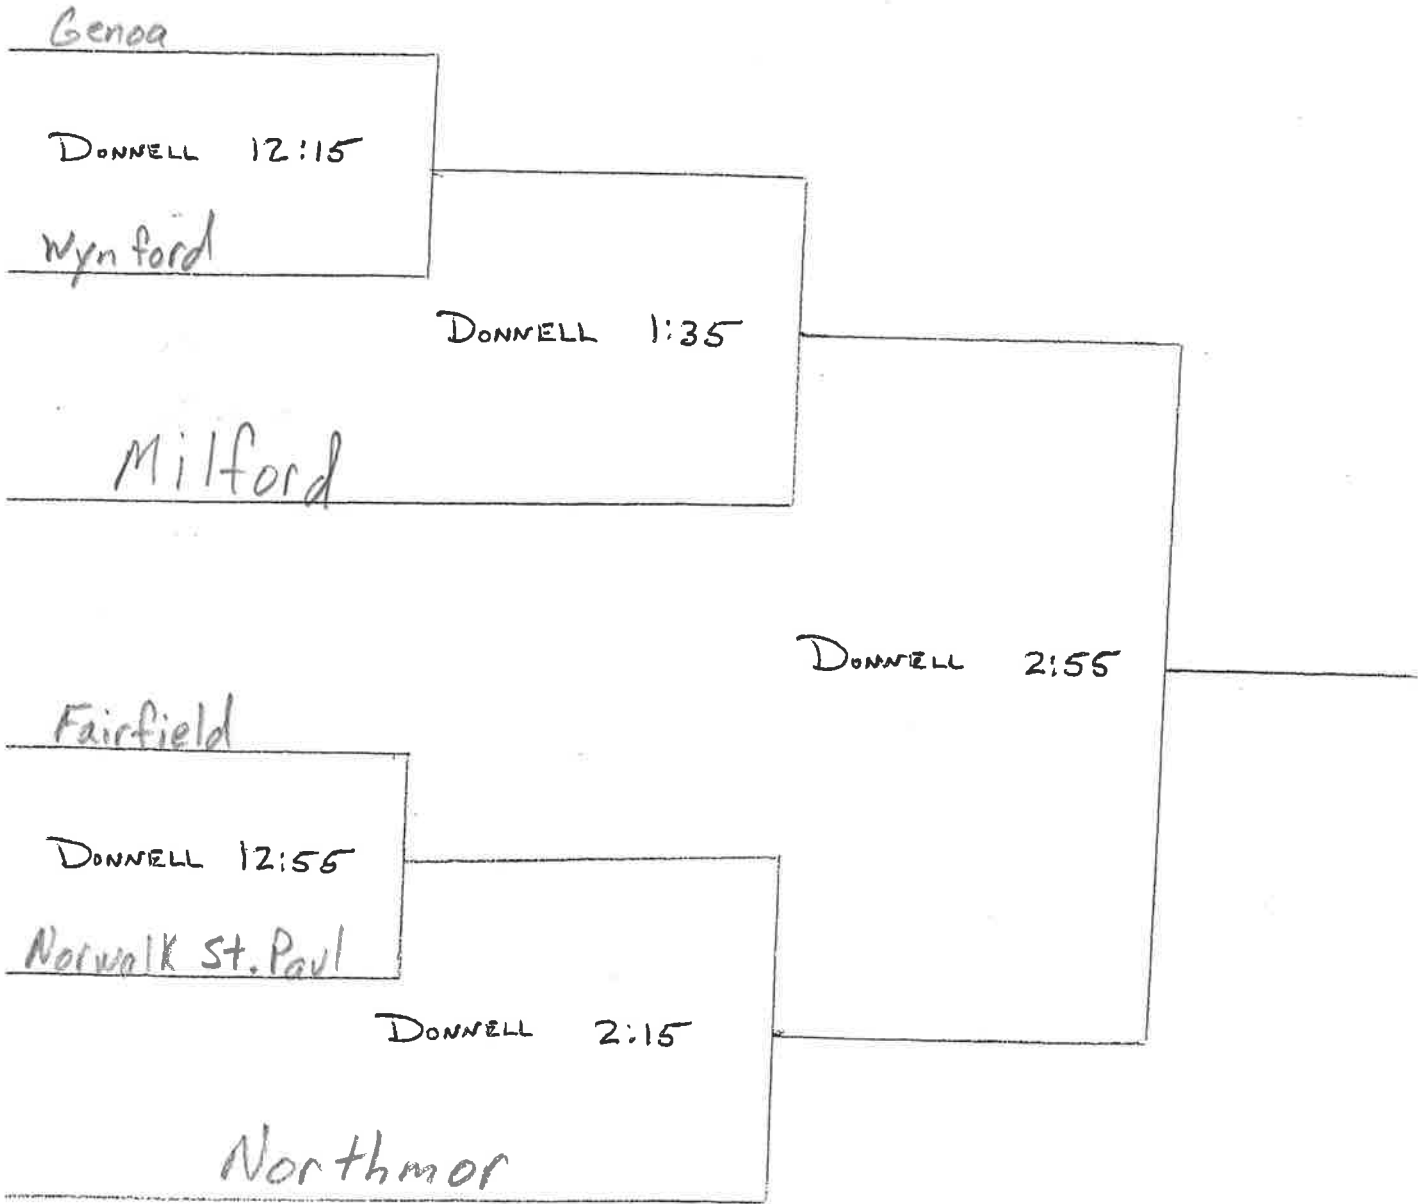

4

Freshman "Silver" Tourney

(All Games played at Donnell)