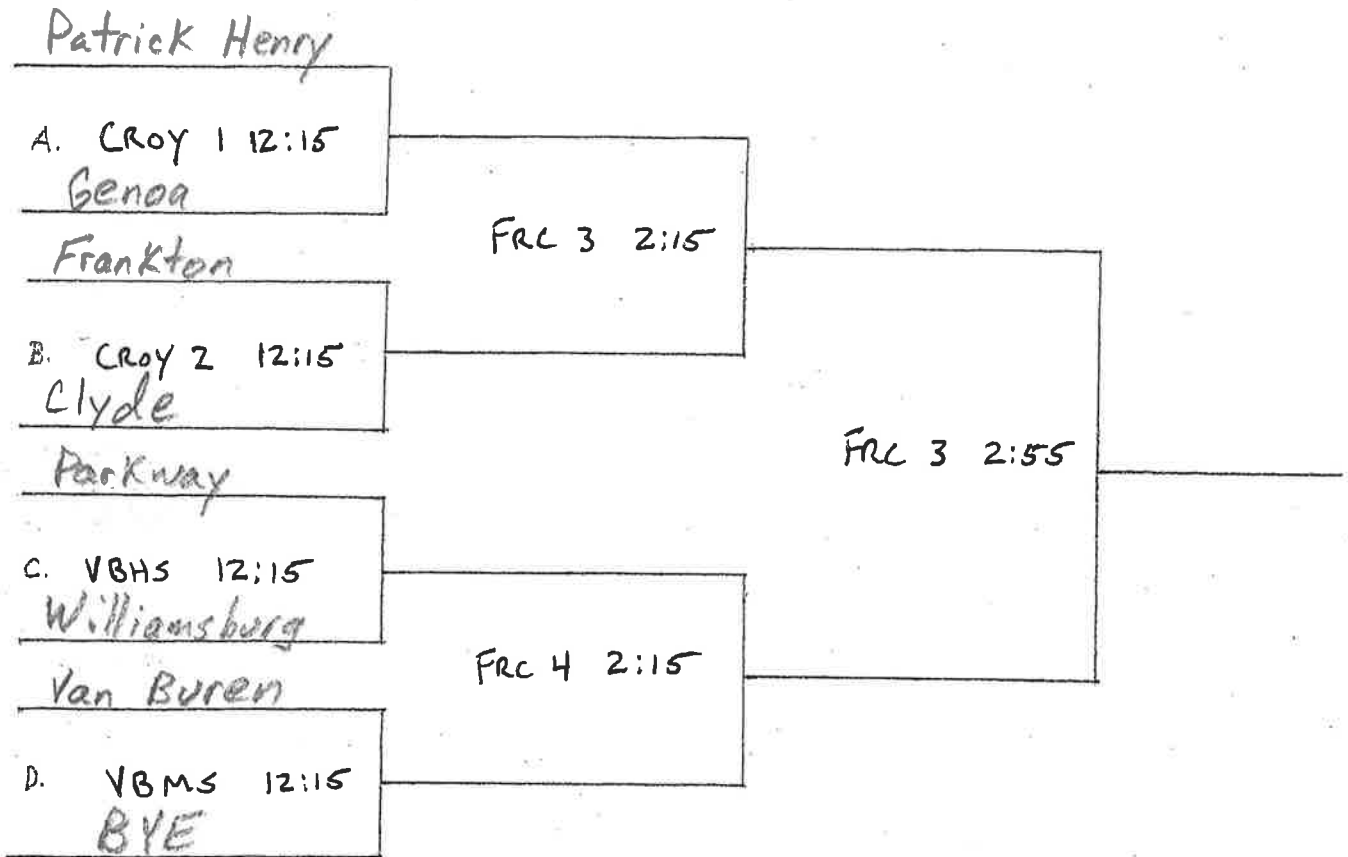

Varsity "Gold" Tourney (All games played in FRC)

Varsity "Silver" Tourney

(All games played in FRC)

24

Varsity "Bronze" Tourney

(Games played at Croy, VB, FRC)

X

Varsity "Orange" Tourney