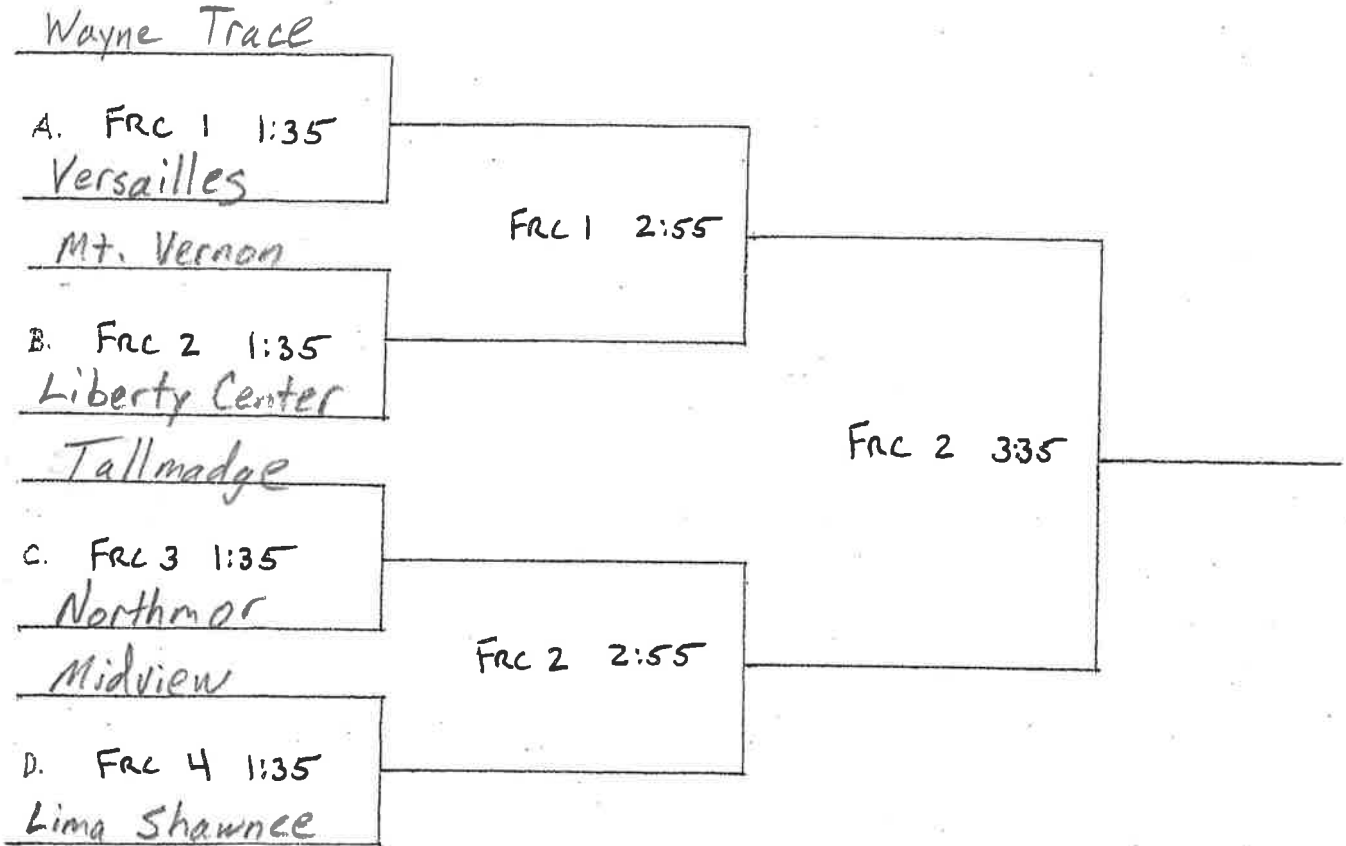

SESSION IV Team Camp Tournament Format

X

We will divide the teams based on divisions, into 5 Varsity divisions, 4 JV divisions, 1 Freshman division, 1-8th and 1 - 7th grade division for the tournament. We will try to make sure that the best teams are in the Gold tournament, the second group of teams in the Silver, etc, not necessarily the best 8 records. This will allow teams of equal caliber to compete against one another on Saturday afternoon. The top teams in these divisions only (Varsity-Gold JV-Gold, Freshman) will receive T-shirts, even though other teams will have technically won their tournament. It will be the decision of the camp staff to determine teams in each tourney. The tournament will be wrapped up at all sites by 4:10 pm.

Varsity "Gold" Tourney (All games played in FRC)

Varsity "Silver" Tourney

(All games played in FRC)

24

Varsity "Bronze" Tourney

(Games played at Croy, VB, FRC)

X

Varsity "Orange" Tourney