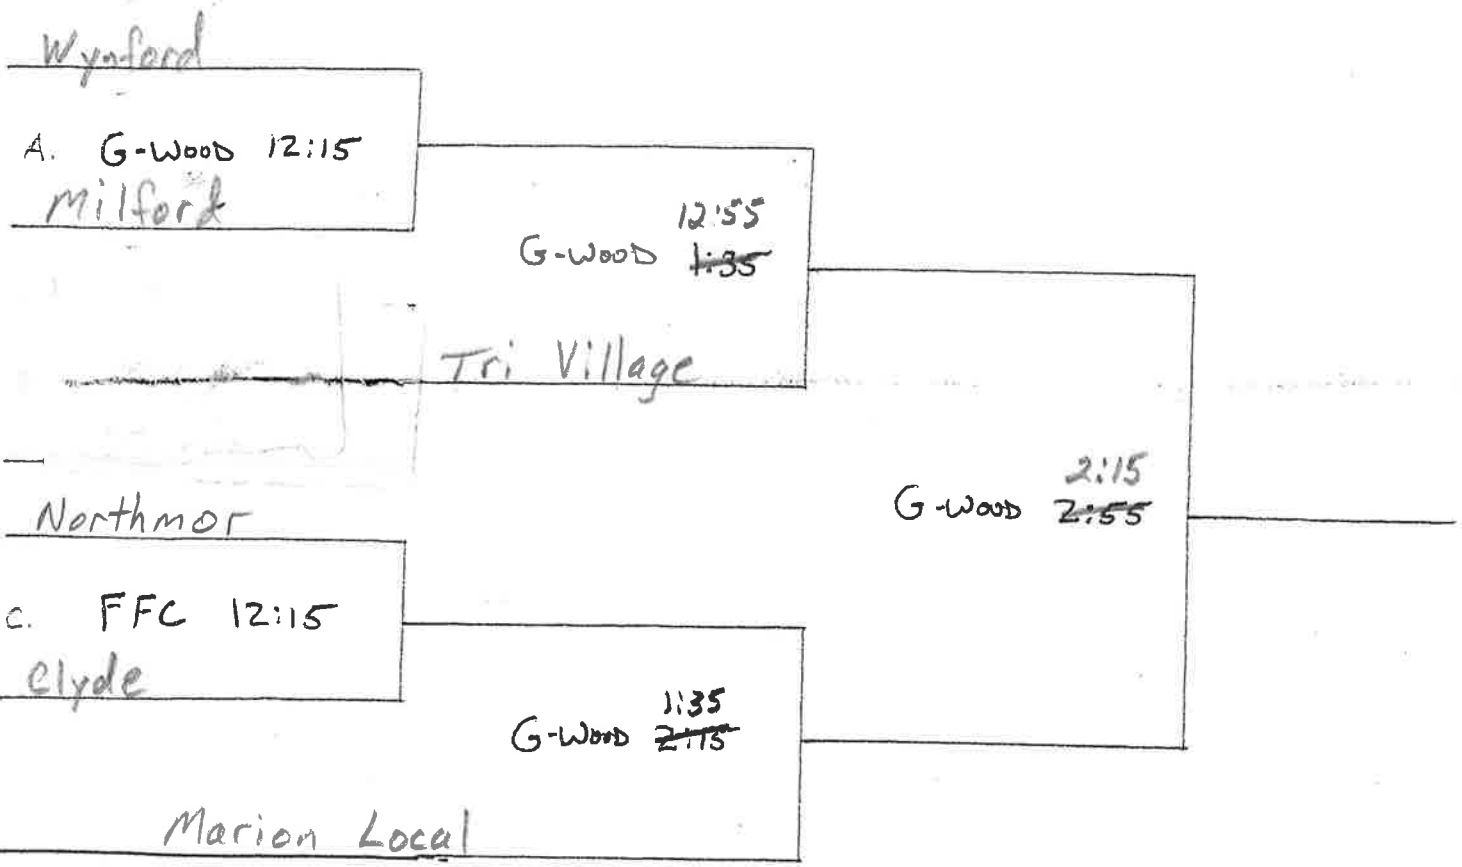

Croy 1 2:55

Croy 2 2:15

4

Freshman "Silver" Tourney

(All Games played at Donnell)

X

8th Grade Tourney
(All Games played at GWood & FFC)

✓