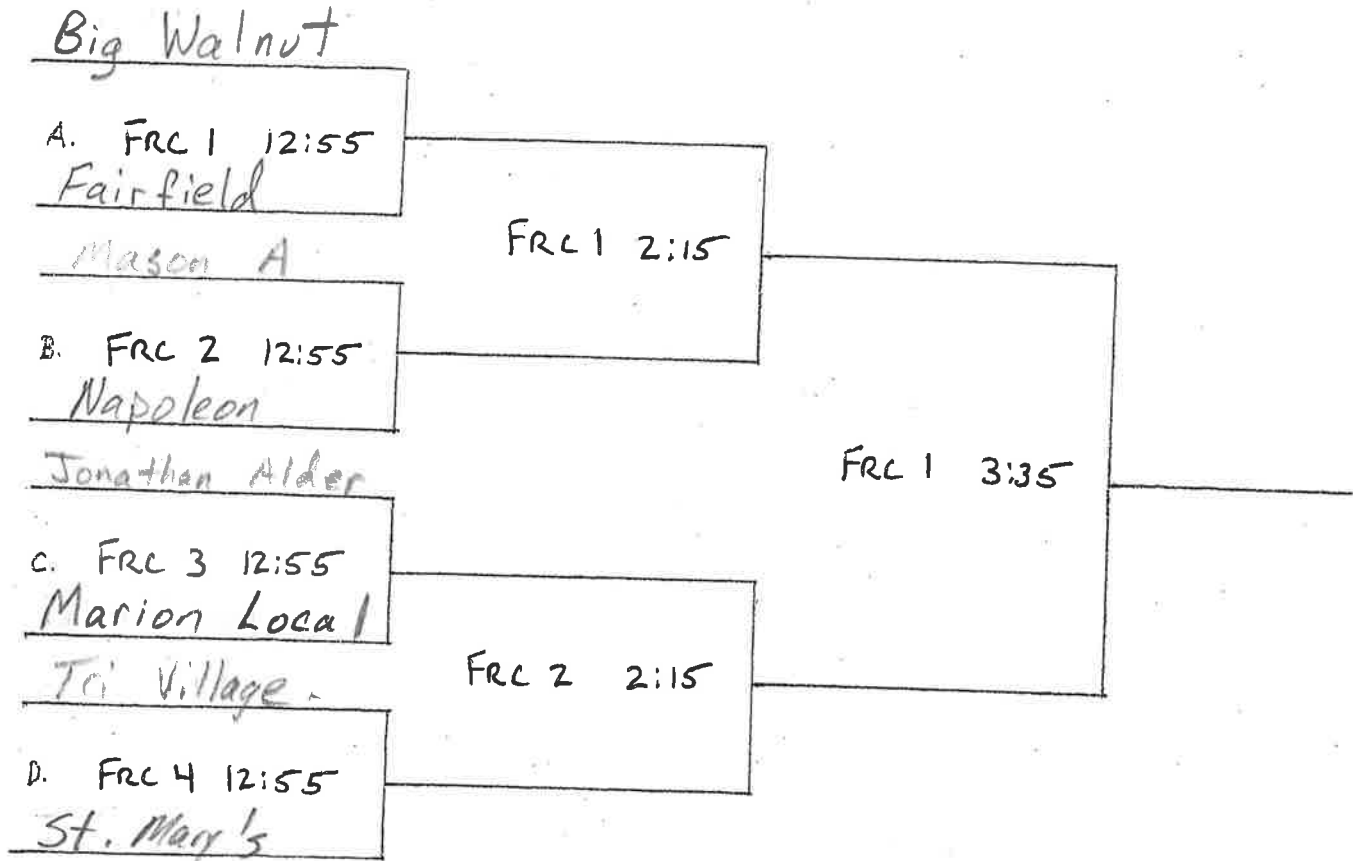

SESSION IV Team Camp Tournament Format

X

We will divide the teams based on divisions, into 5 Varsity divisions, 4 JV divisions, 1 Freshman division, 1-8th and 1 - 7th grade division for the tournament. We will try to make sure that the best teams are in the Gold tournament, the second group of teams in the Silver, etc, not necessarily the best 8 records. This will allow teams of equal caliber to compete against one another on Saturday afternoon. The top teams in these divisions only (Varsity-Gold JV-Gold, Freshman) will receive T-shirts, even though other teams will have technically won their tournament. It will be the decision of the camp staff to determine teams in each tourney. The tournament will be wrapped up at all sites by 4:10 pm.

Varsity "Gold" Tourney (All games played in FRC)

Varsity "Silver" Tourney

(All games played in FRC)

24

Varsity "Bronze" Tourney

(Games played at Croy, VB, FRC)

X

Varsity "Orange" Tourney