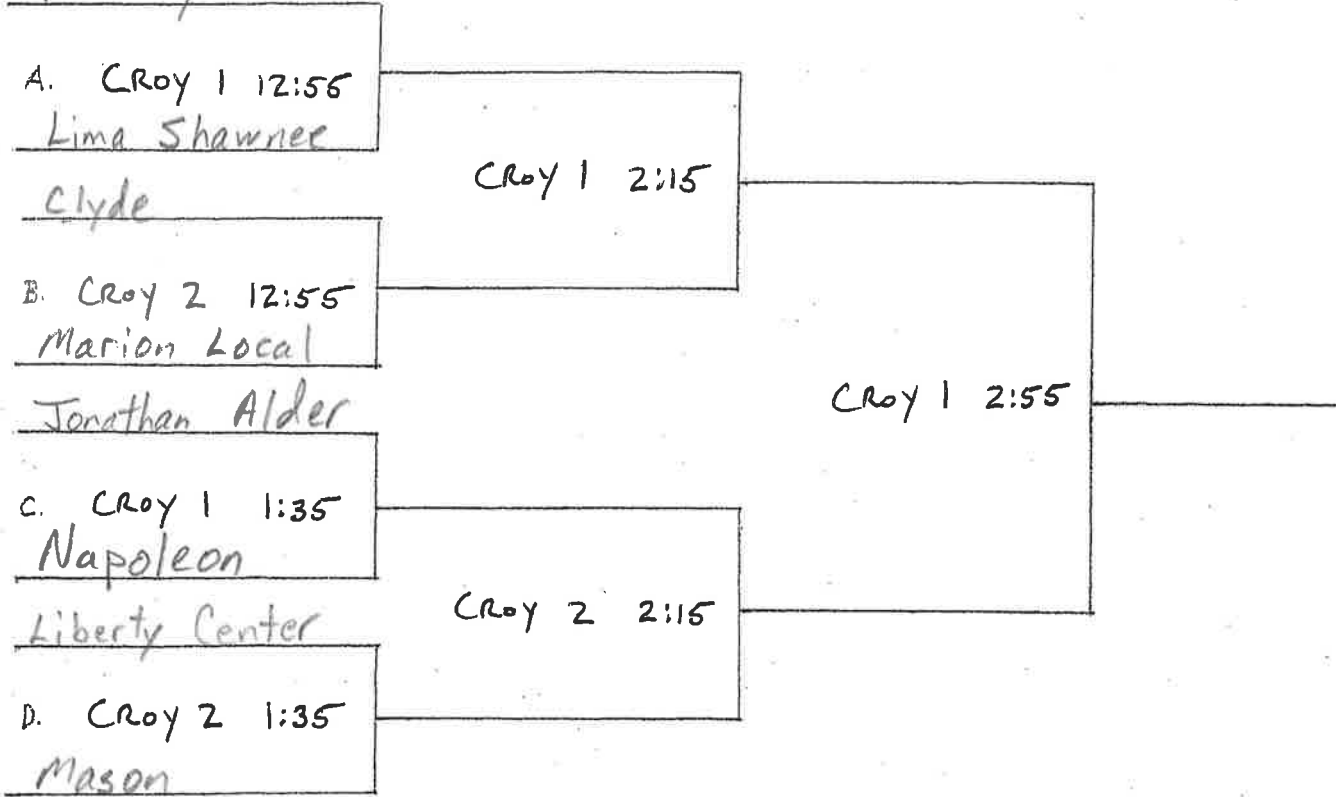

Freshman "Gold" Tourney

(All Games played in Croy)

X

Findlay

A. Croy 1 12:55
Lima Shawnee

Clyde

B. Croy 2 12:55
Marion Local

Jonathan Alder

C. Croy 1 1:35
Napoleon

Liberty Center

D. Croy 2 1:35
Mason

Croy 1 2:15

Croy 1 2:55

Croy 2 2:15