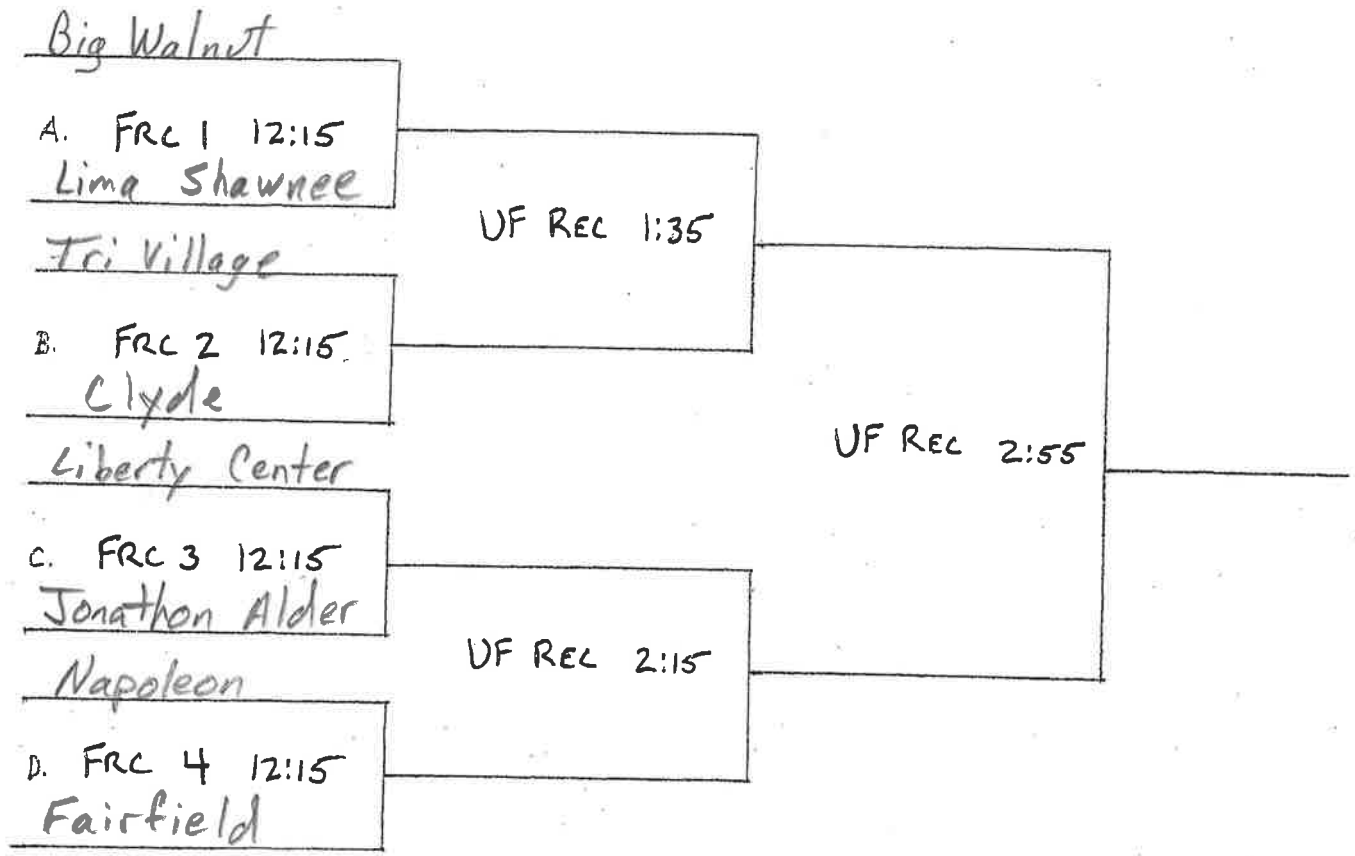

JV "Gold" Tourney

(All Games played at URec & FRC)