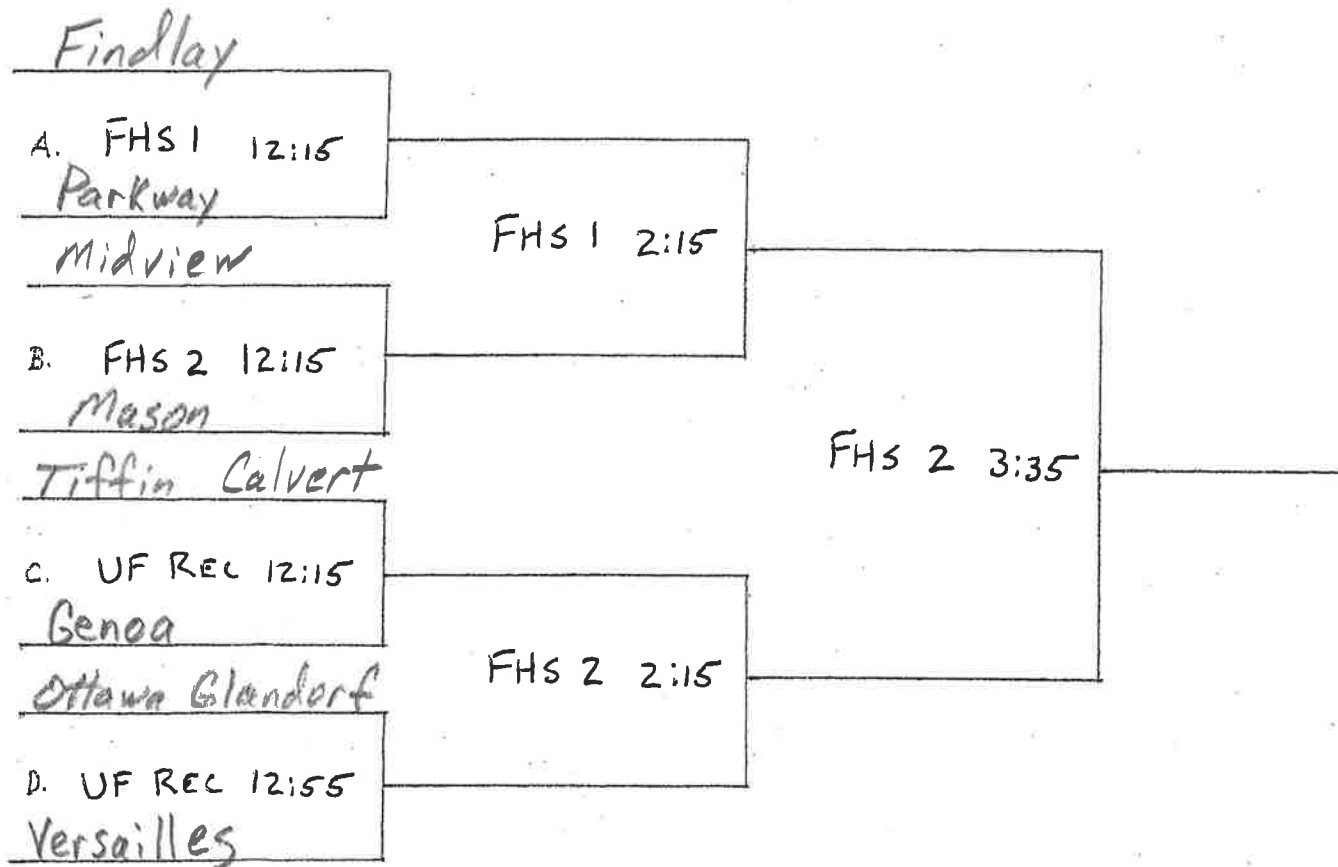

Varsity "Gold" Tourney (All games played in FRC)

Varsity "Silver" Tourney

(All games played in FRC)

24

Varsity "Bronze" Tourney

(Games played at Croy, VB, FRC)

X

Varsity "Orange" Tourney

VBHS 3:35

VBHS 2:55

JV "Gold" Tourney

(All Games played at URec & FRC)

JV "Silver" Tourney

(All Games played at FHS & UFRec)

JV "Bronze" Tourney

(All games played at FHS)