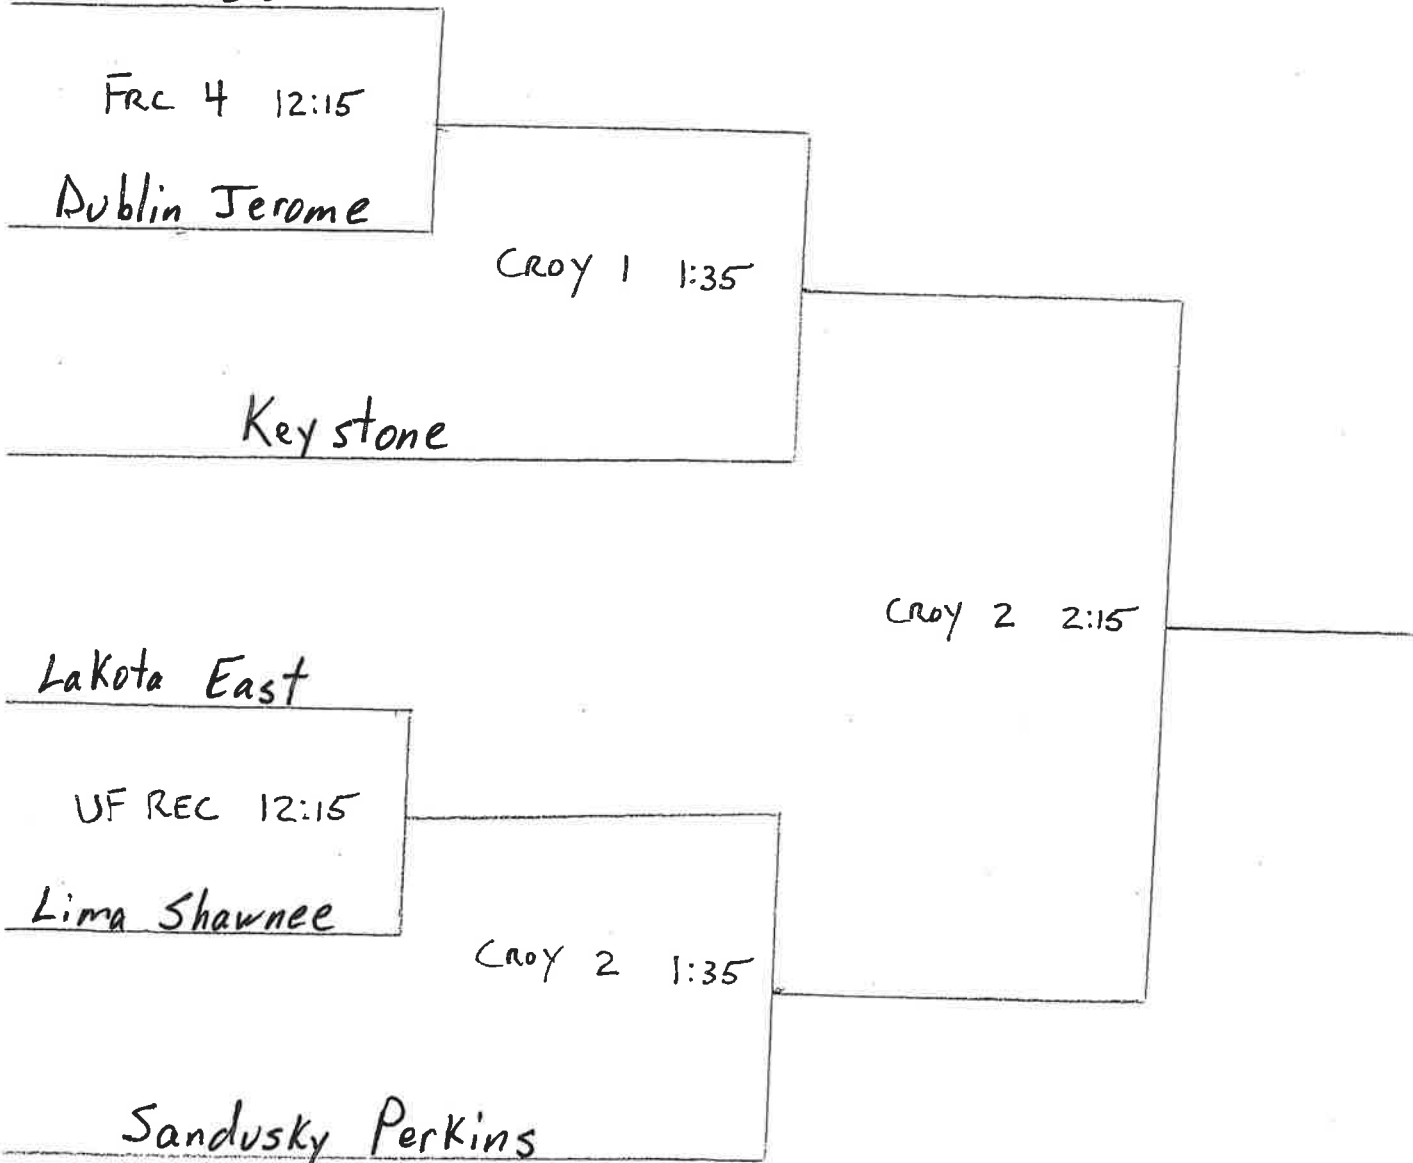

Freshman Tourney
(Games played in FRC, Croy, UFRec)

Crestview

FRC 4 12:15

Dublin Jerome

Croy 1 1:35

Key stone

Lakota East

UF REC 12:15

Lima Shawnee

Croy 2 1:35

Sandusky Perkins

Croy 2 2:15