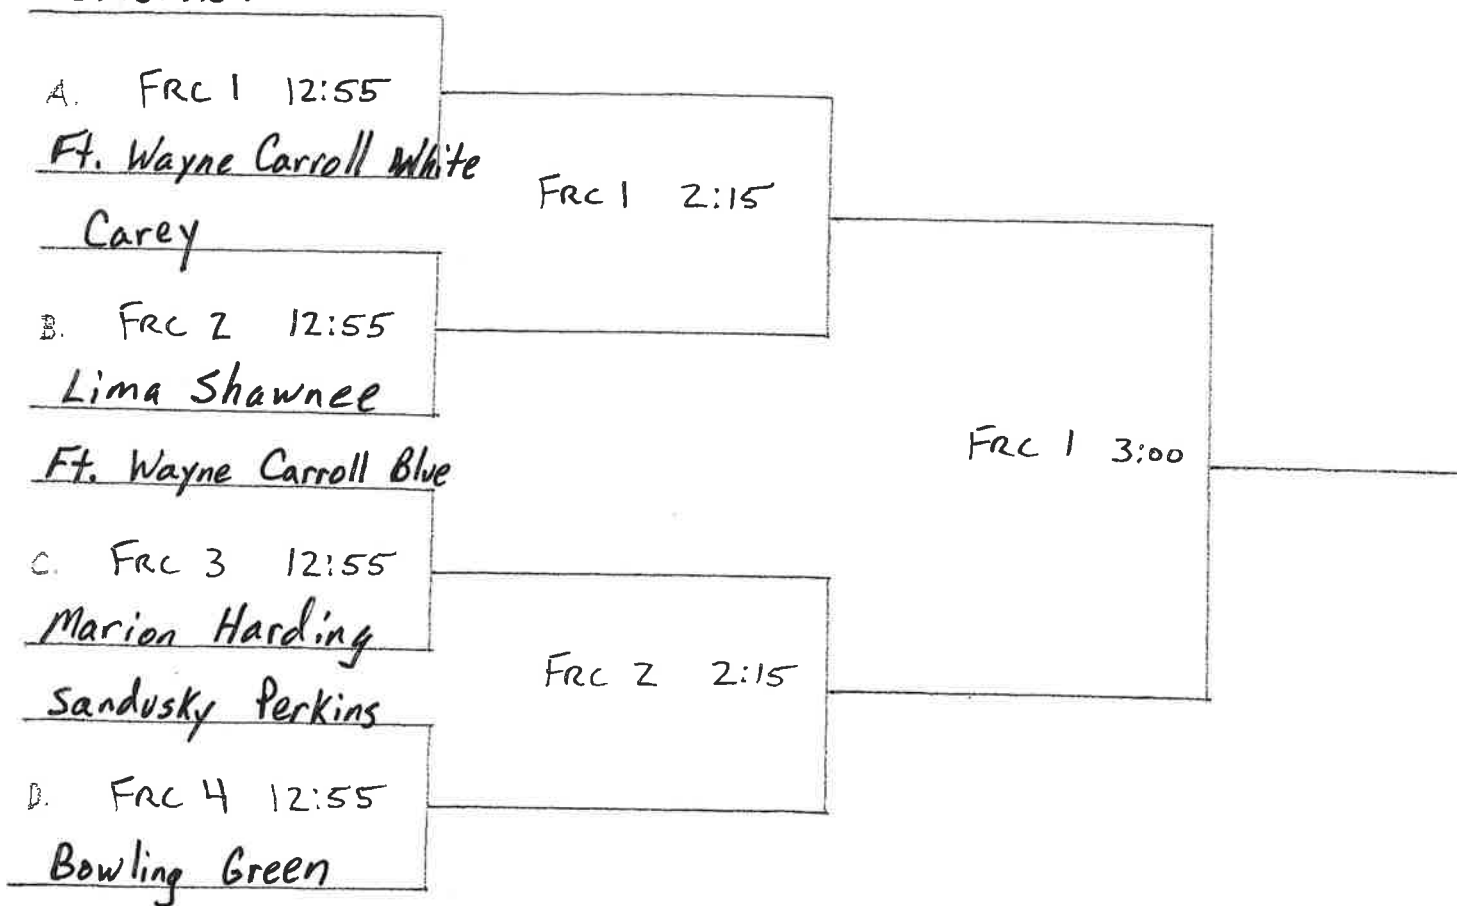

SESSION I Team Camp Tournament Format

We will divide the teams based on divisions, into 2 Varsity divisions, 1 JV division, 1 Freshman, 1 Eighth, and 1 Seventh grade division for the tournament. We will try to make sure that the best teams are in the Gold tournament, the second group of teams in the Silver, etc, not necessarily the best 8 records. This will allow teams of equal caliber to compete against one another on Wednesday afternoon. The top teams in these divisions only (Varsity-Gold JV, Freshman, 8th, 7th) will receive T-shirts, even though 1 other varsity team will have technically won their tournament. It will be the decision of the camp staff to determine teams in each tourney. The tournament will be wrapped up at all sites by 3:30 pm.

Varsity "Gold" Tourney (All games played in FRC)

Crestview