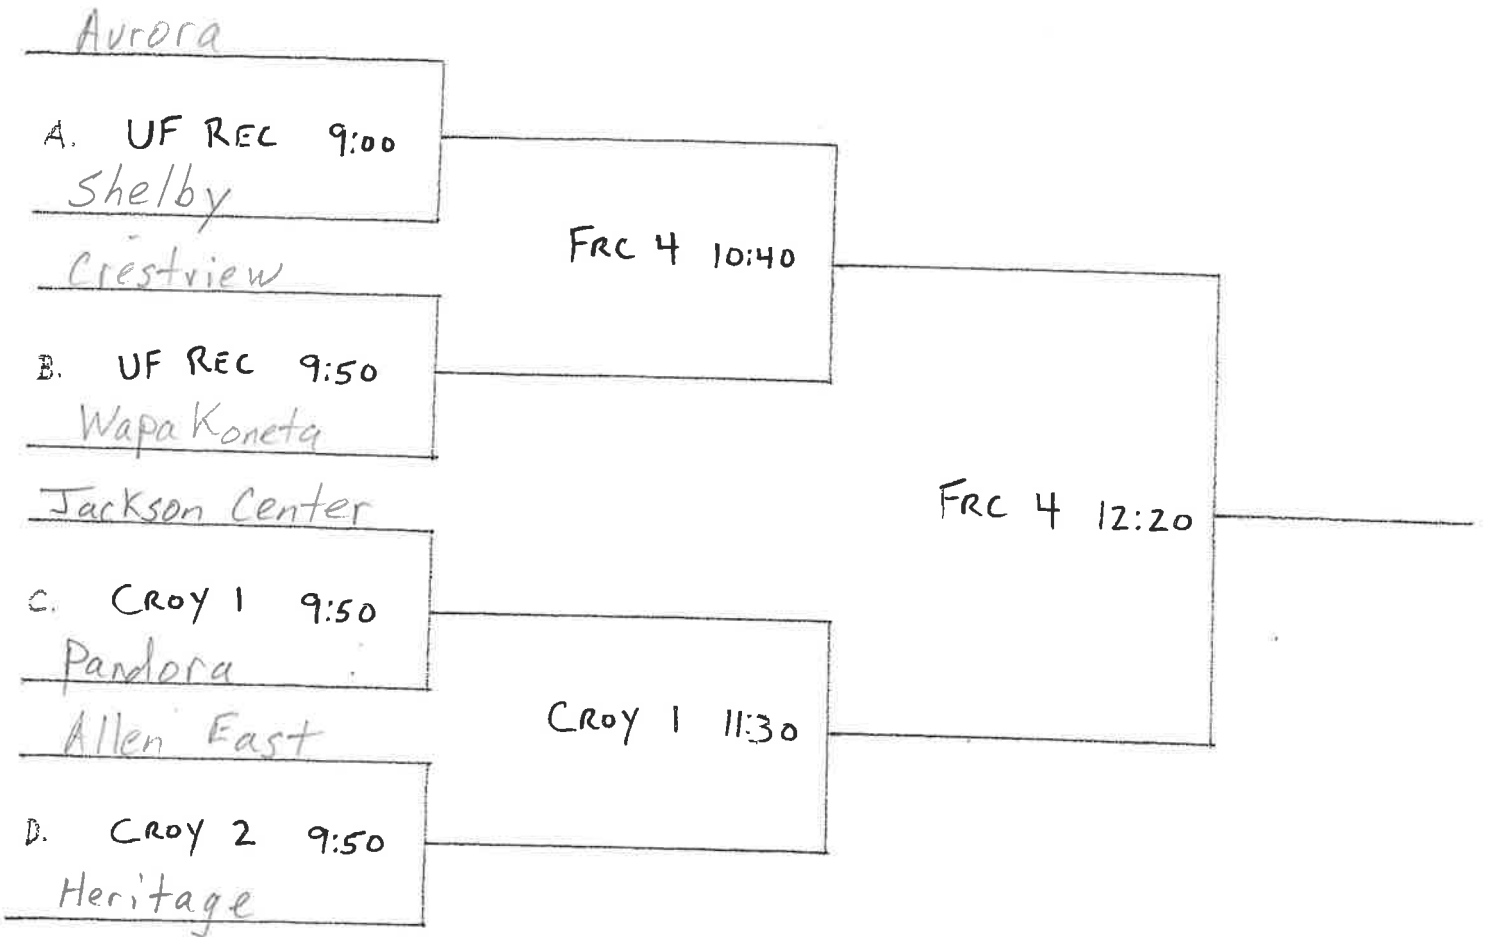

Varsity “Gold” Tourney (All games played in FRC)

Varsity "Silver" Tourney

(All games played in FRC)

Varsity "Bronze" Tourney

(Games played in FRC & Croy)

Van Buren

Croy 1 9:00

Norwalk St. Paul

FRC 1 10:40

Ravenna SE

FRC 3 12:20

Croy 2 9:00

McComb

FRC 2 10:40

Grand Valley

JV "Gold" Tourney

(All Games played in Croy, UFRec, FRC)

JV "Silver" Tourney

(All Games played in Croy)

Columbus South

CROY 2 10:40

Canton (MI)

CROY 2 11:30

Van Buren

UF REC 10:40

Lakeshore

UF REC 11:30

Aurora

UF REC 12:20

Wapak

FRC 3 10:40

Jackson Center