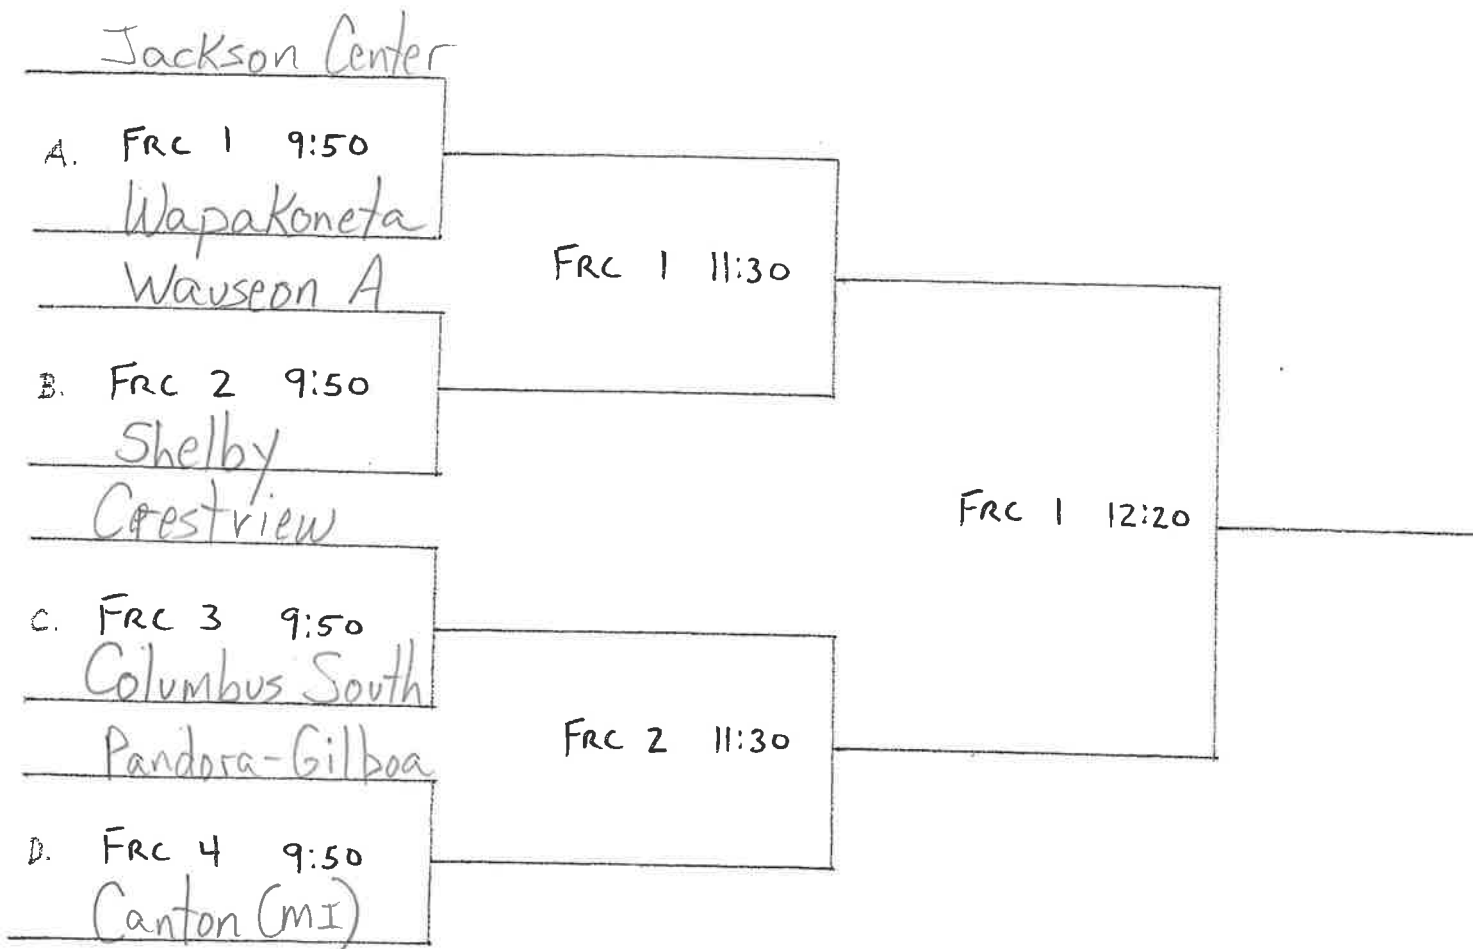

SESSION II Team Camp Tournament Format

We will divide the teams based on divisions, into 3 Varsity divisions, 3 JV divisions, and 2 Freshman divisions for the tournament. We will try to make sure that the best teams are in the Gold tournament, the second group of teams in the Silver, etc, not necessarily the best 8 records. This will allow teams of equal caliber to compete against one another on Sunday. The top teams in these divisions only (Varsity-Gold, Varsity – Silver, JV-Gold, and Freshman - Gold) will receive T-shirts, even though other teams will have technically won their tournament. It will be the decision of the camp staff to determine teams in each tourney. The tournament will be wrapped up at all sites by 2;00 pm.

Varsity “Gold” Tourney (All games played in FRC)

Varsity "Silver" Tourney

(All games played in FRC)

Varsity "Bronze" Tourney

(Games played in FRC & Croy)

Van Buren

Croy 1 9:00

Norwalk St. Paul

(All Games played in Croy, UFRec, FRC)

JV "Silver" Tourney

(All Games played in Croy)

Columbus South

CROY 2 10:40

Canton (MI)

CROY 2 11:30

Van Buren

UF REC 10:40

Lakeshore

UF REC 11:30

Aurora

UF REC 12:20

Wapak

FRC 3 10:40

Jackson Center