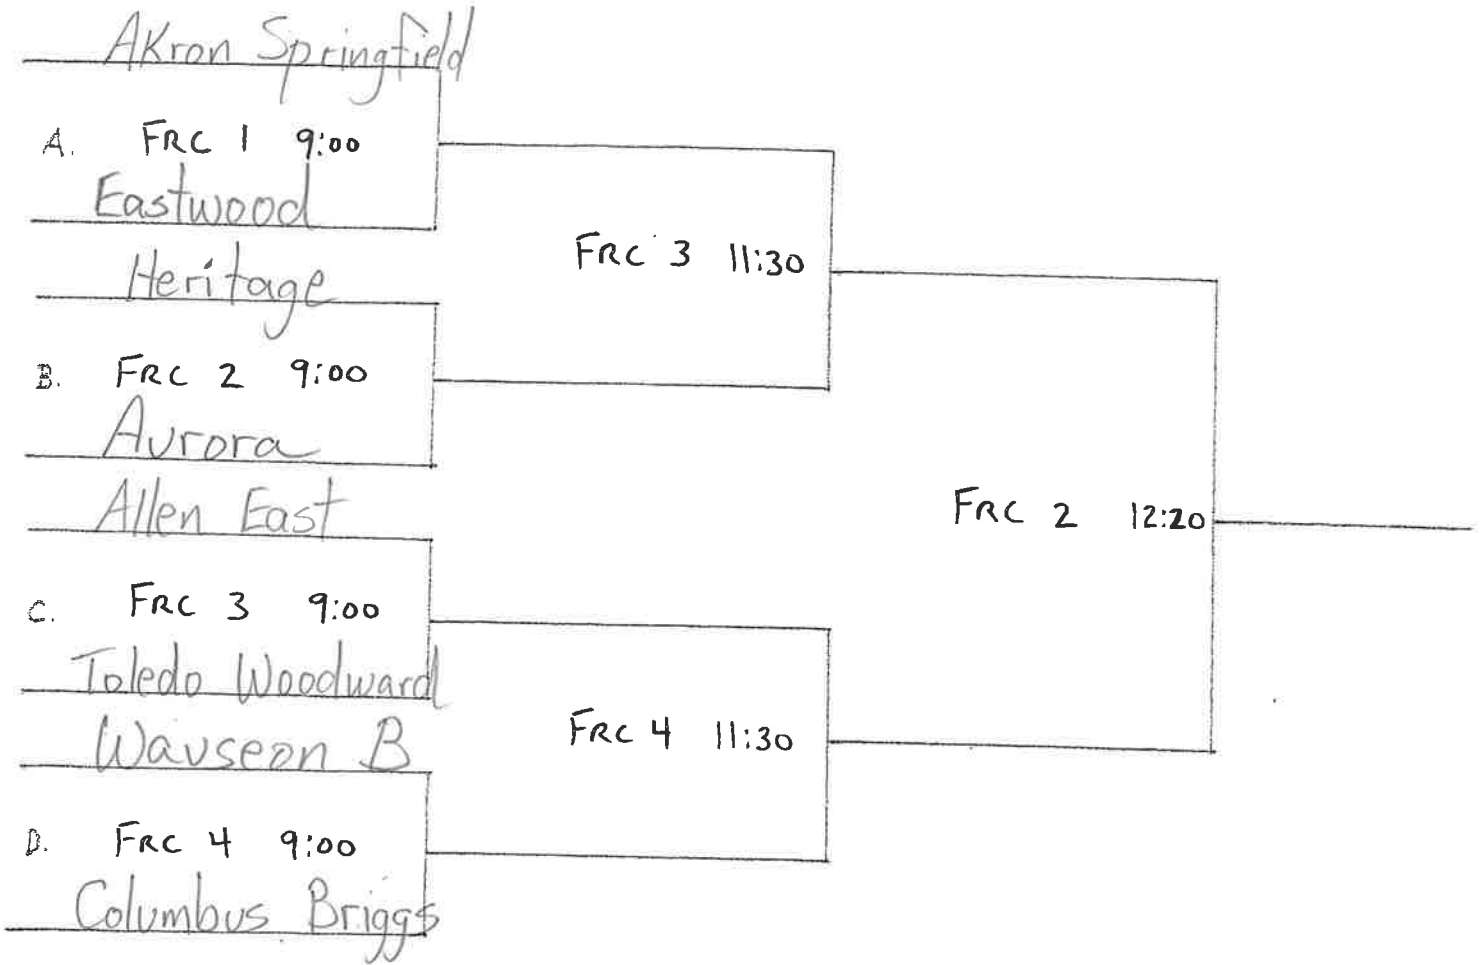

SESSION II Team Camp Tournament Format

We will divide the teams based on divisions, into 3 Varsity divisions, 3 JV divisions, and 2 Freshman divisions for the tournament. We will try to make sure that the best teams are in the Gold tournament, the second group of teams in the Silver, etc, not necessarily the best 8 records. This will allow teams of equal caliber to compete against one another on Sunday. The top teams in these divisions only (Varsity-Gold, Varsity – Silver, JV-Gold, and Freshman - Gold) will receive T-shirts, even though other teams will have technically won their tournament. It will be the decision of the camp staff to determine teams in each tourney. The tournament will be wrapped up at all sites by 2;00 pm.

Varsity “Gold” Tourney (All games played in FRC)

Varsity "Silver" Tourney

(All games played in FRC)

Varsity "Bronze" Tourney

(Games played in FRC & Croy)

Van Buren

Croy 1 9:00

Norwalk St. Paul

(All Games played in Croy, UFRec, FRC)

JV "Silver" Tourney

(All Games played in Croy)

Columbus South

CROY 2 10:40

Canton (MI)

CROY 2 11:30

Van Buren

UF REC 10:40

Lakeshore

UF REC 11:30

Aurora

UF REC 12:20

Wapak

FRC 3 10:40

Jackson Center