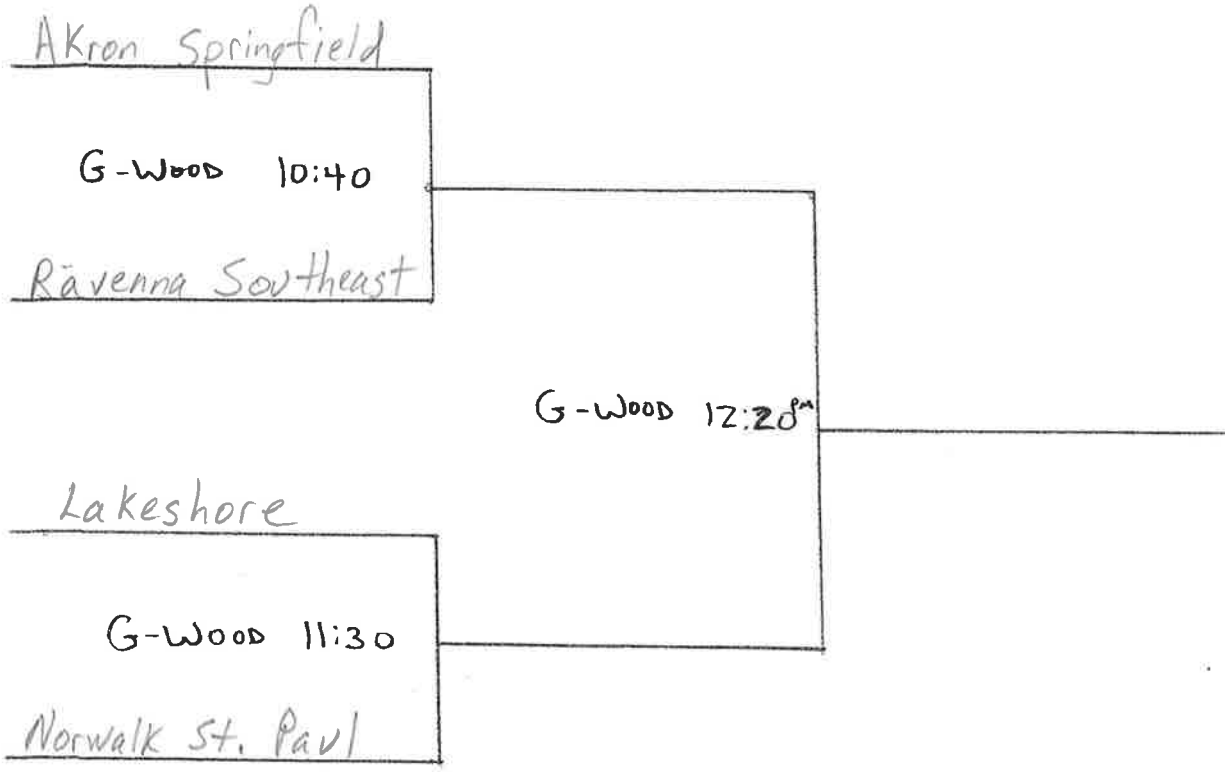

JV "Bronze" Tourney
(All Games played in GWood)