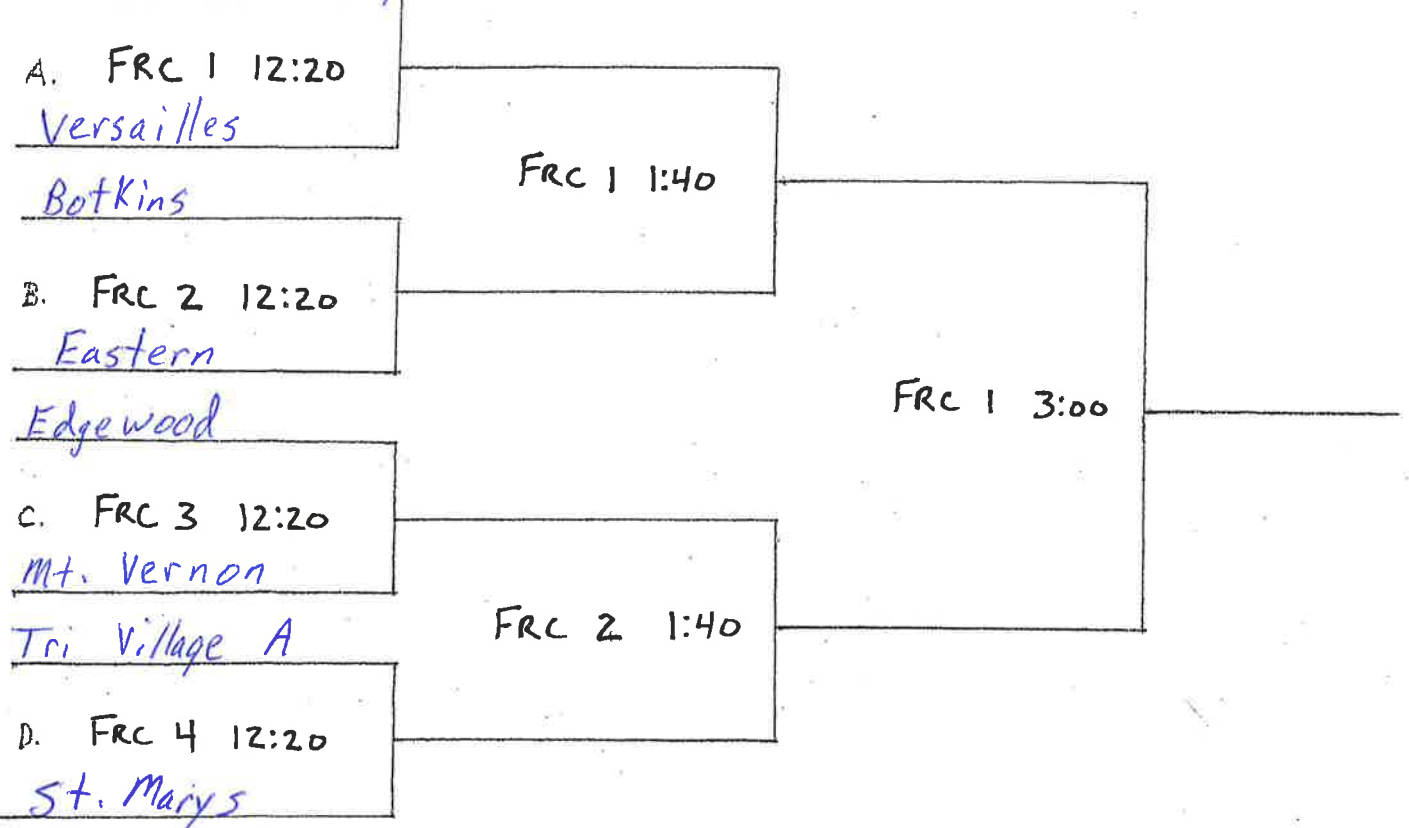

SESSION I Team Camp Tournament Format

We will divide the teams based on divisions, into 3 Varsity divisions, 2 JV divisions, 1 Freshman, 1 Eighth, and 1 Seventh grade division for the tournament. We will try to make sure that the best teams are in the Gold tournament, the second group of teams in the Silver, etc, not necessarily the best 8 records. This will allow teams of equal caliber to compete against one another on Tuesday afternoon. The top teams in these divisions only (Varsity-Gold JV-Gold, Freshman, 8th, 7th) will receive T-shirts, even though other teams will have technically won their tournament. It will be the decision of the camp staff to determine teams in each tourney. The tournament will be wrapped up at all sites by 3:30 pm.

Varsity "Gold" Tourney (All games played in FRC)

Orchard Lake St. Marys

Varsity "Silver" Tourney

(All games played in FRC)

Varsity "Bronze" Tourney

(Games played in FRC & UFRec)

Little Miami

A. UFRec 1:40

FRC 3 2:20

FRC 3 3:00

FRC 4 2:20

JV "Gold" Tourney

(All Games played in Croy)

JV "Silver" TOURNY
(All Games Played at TELC)

Western Brown

TELC 12:20