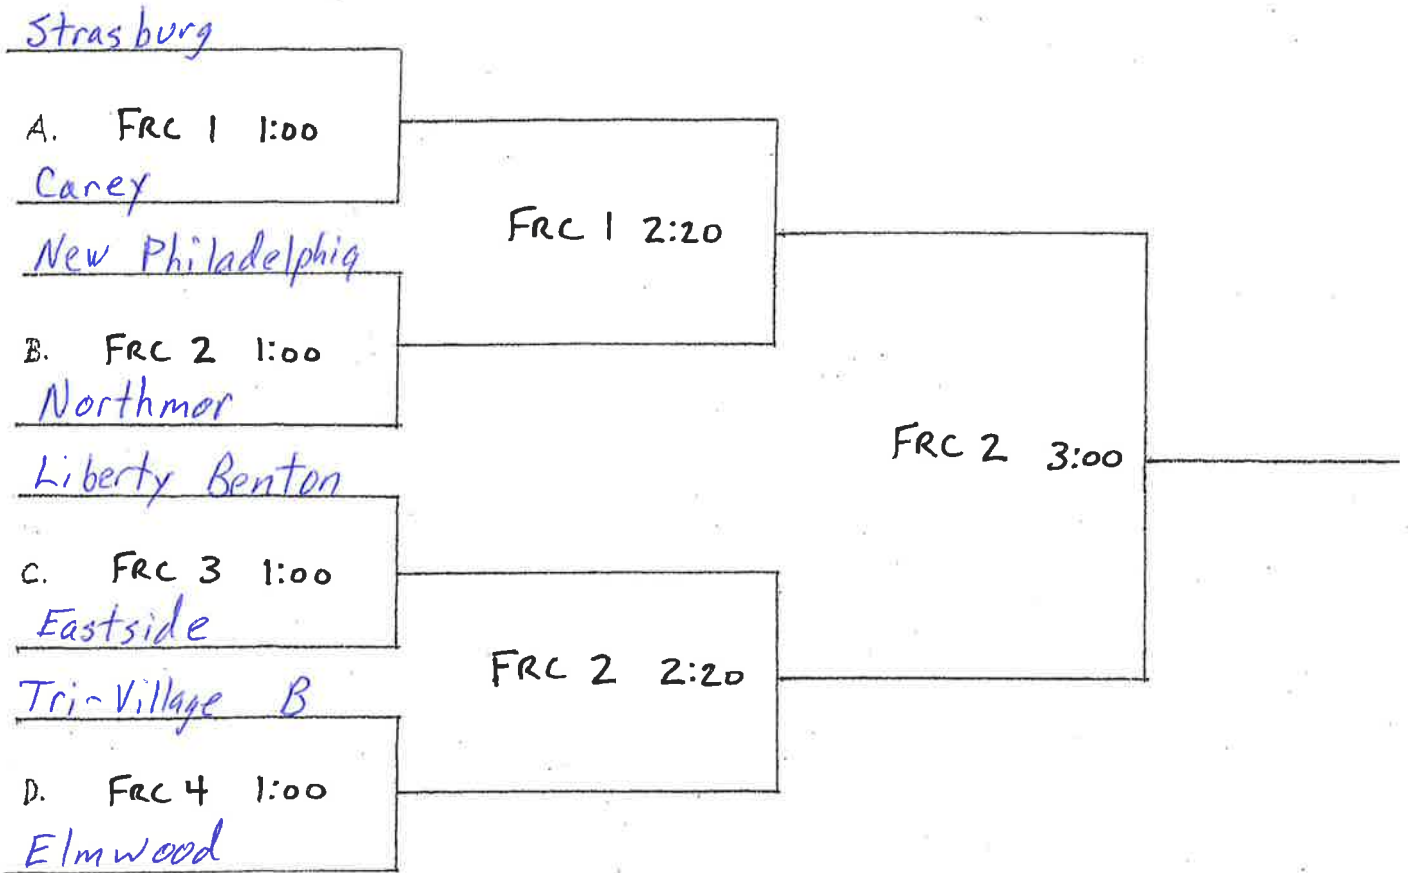

SESSION I Team Camp Tournament Format

We will divide the teams based on divisions, into 3 Varsity divisions, 2 JV divisions, 1 Freshman, 1 Eighth, and 1 Seventh grade division for the tournament. We will try to make sure that the best teams are in the Gold tournament, the second group of teams in the Silver, etc, not necessarily the best 8 records. This will allow teams of equal caliber to compete against one another on Tuesday afternoon. The top teams in these divisions only (Varsity-Gold JV-Gold, Freshman, 8th, 7th) will receive T-shirts, even though other teams will have technically won their tournament. It will be the decision of the camp staff to determine teams in each tourney. The tournament will be wrapped up at all sites by 3:30 pm.

Varsity "Gold" Tourney (All games played in FRC)

Orchard Lake St. Marys

Varsity "Silver" Tourney

(All games played in FRC)

Varsity "Bronze" Tourney

(Games played in FRC & UFRec)

Little Miami

A. UFRec 1:40

FRC 3 2:20

FRC 3 3:00

FRC 4 2:20

JV "Gold" Tourney

(All Games played in Croy)

JV "Silver" TOURNY
(All Games Played at TELC)

Western Brown

TELC 12:20

Liberty Benton

TELC 1:40

Elmwood

TELC 1:00

Tree of Life

Freshman Tourney

(All Games played in UFRec)

Botkins