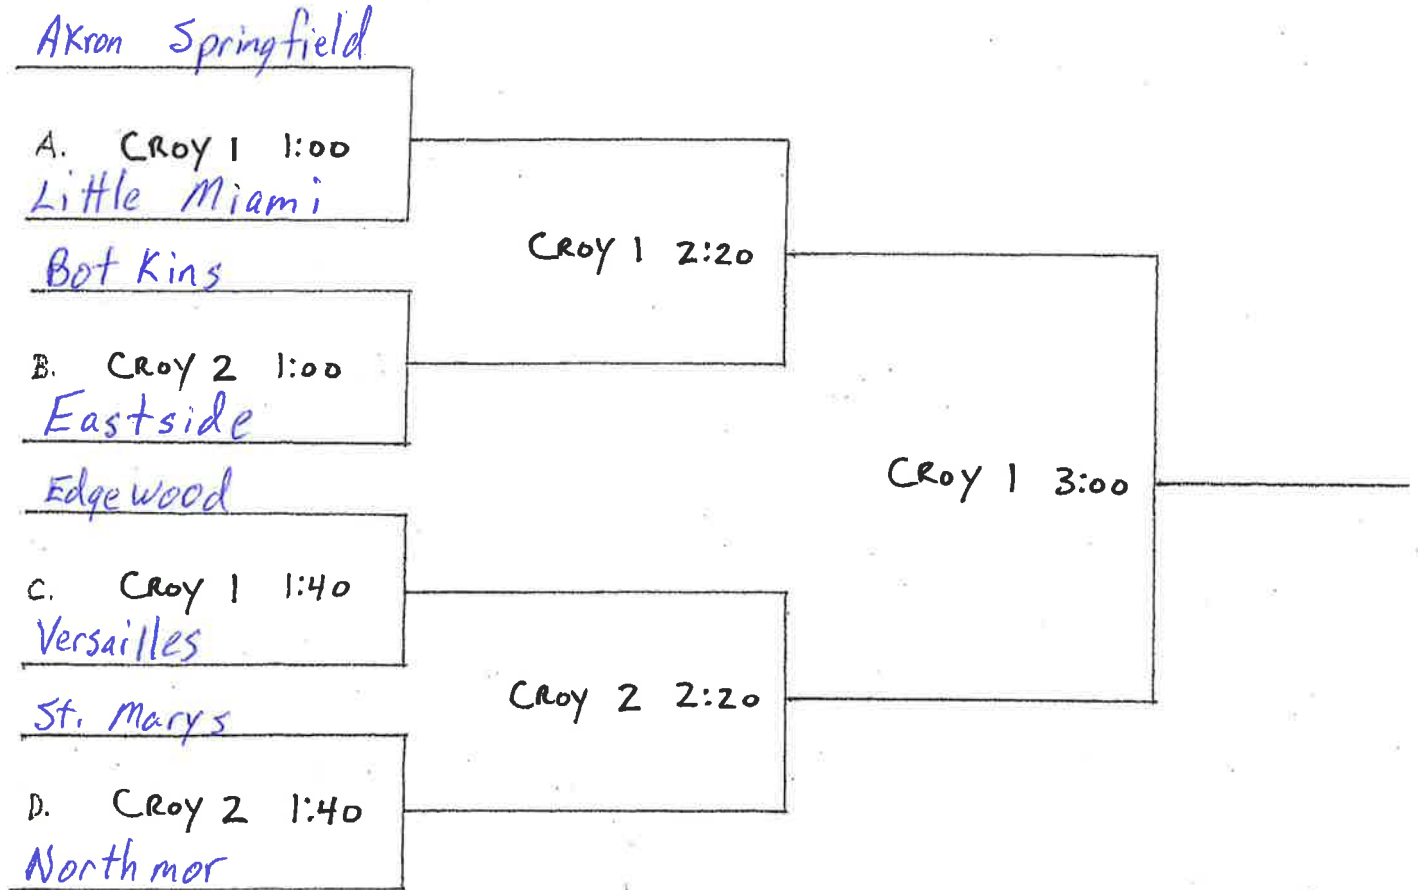

Massillon Perry

Akron Springfield

B. FRC 3 1:40

North Central

Tree of Life

C. FRC 4 1:40

Western Brown

Van Buren

FRC 3 2:20

FRC 3 3:00

FRC 4 2:20

JV "Gold" Tourney

(All Games played in Croy)

JV "Silver" TOURNY
(All Games Played at TELC)

Western Brown

TELC 12:20

Liberty Benton

TELC 1:40

Elmwood

TELC 1:00

Tree of Life

Freshman Tourney

(All Games played in UFRec)

Botkins