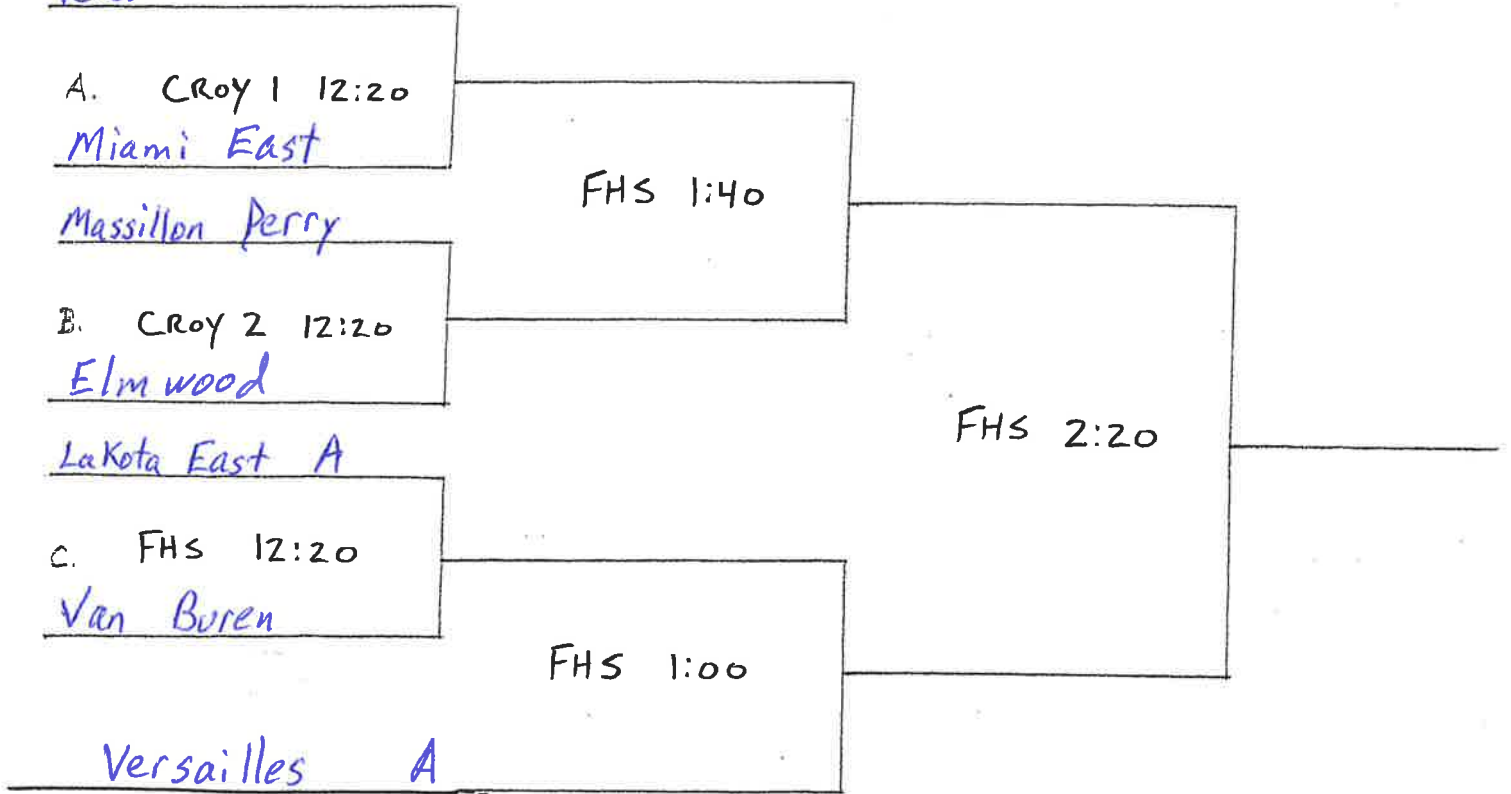

FRC 3 2:20

FRC 3 3:00

FRC 4 2:20

JV "Gold" Tourney

(All Games played in Croy)

JV "Silver" TOURNY
(All Games Played at TELC)

Western Brown

TELC 12:20

Liberty Benton

TELC 1:40

Elmwood

TELC 1:00

Tree of Life

Freshman Tourney

(All Games played in UFRec)

Botkins

UF REC 1:00

Northmar
~~Northmar~~

UF REC 2:20

LaKota East

8th Grade Tourney
(All Games played in Croy & FHS)

Versailles B

A. Croy 1 12:20
Miami East

Massillon Perry

B. Croy 2 12:20
Elmwood

LaKota East A

C. FHS 12:20
Van Buren

Versailles A

FHS 1:40

FHS 2:20

FHS 1:00

7th Grade Tourney
(Games played in UFRec & GWood)