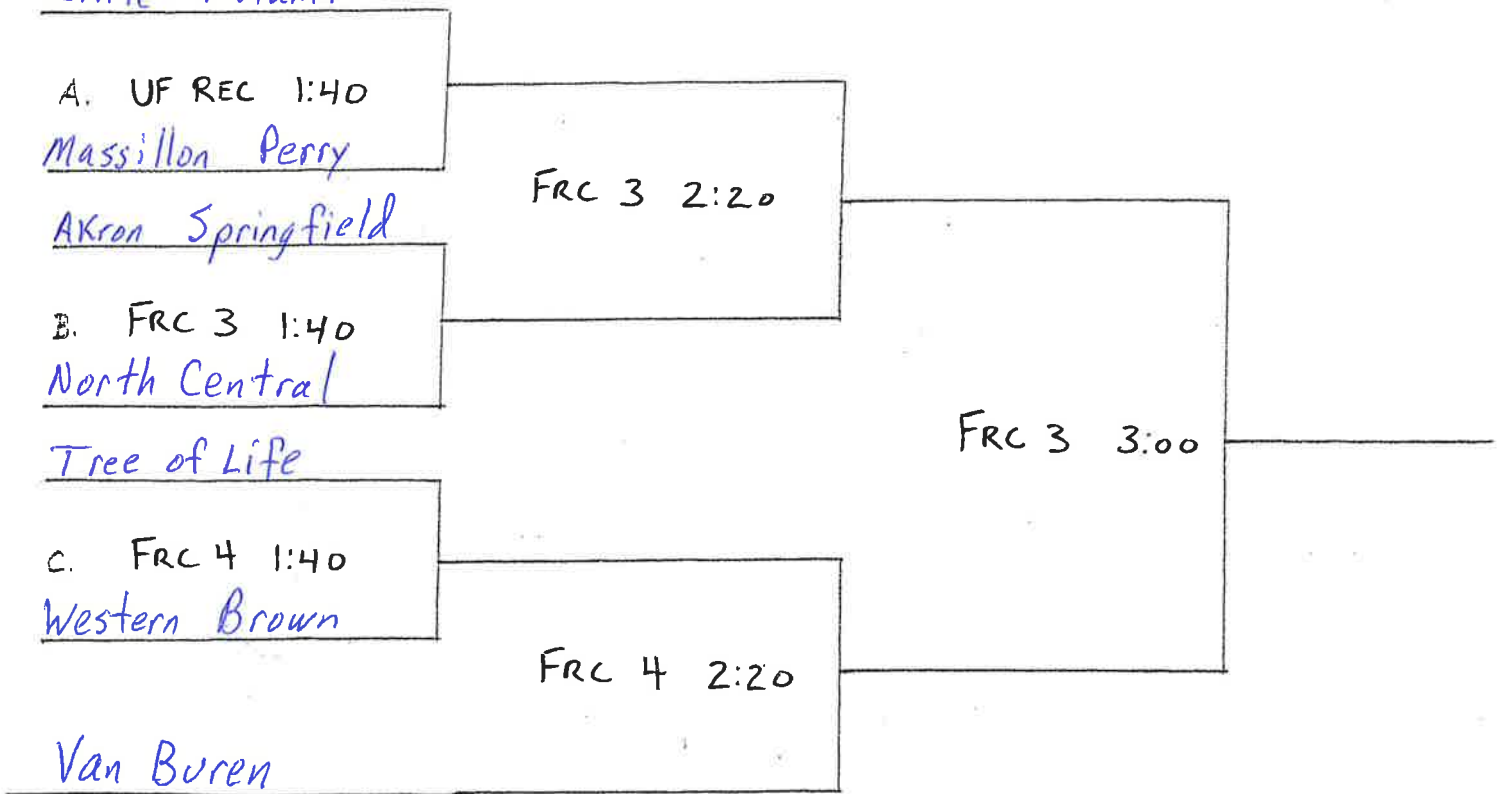

Massillon Perry

Akron Springfield

B. FRC 3 1:40

North Central

Tree of Life

C. FRC 4 1:40

Western Brown

Van Buren

FRC 3 2:20

FRC 3 3:00

FRC 4 2:20

JV "Gold" Tourney

(All Games played in Croy)

JV "Silver" TOURNY
(All Games Played at TELC)

Western Brown

TELC 12:20

Liberty Benton

TELC 1:40

Elmwood

TELC 1:00

Tree of Life

Freshman Tourney

(All Games played in UFRec)

Botkins