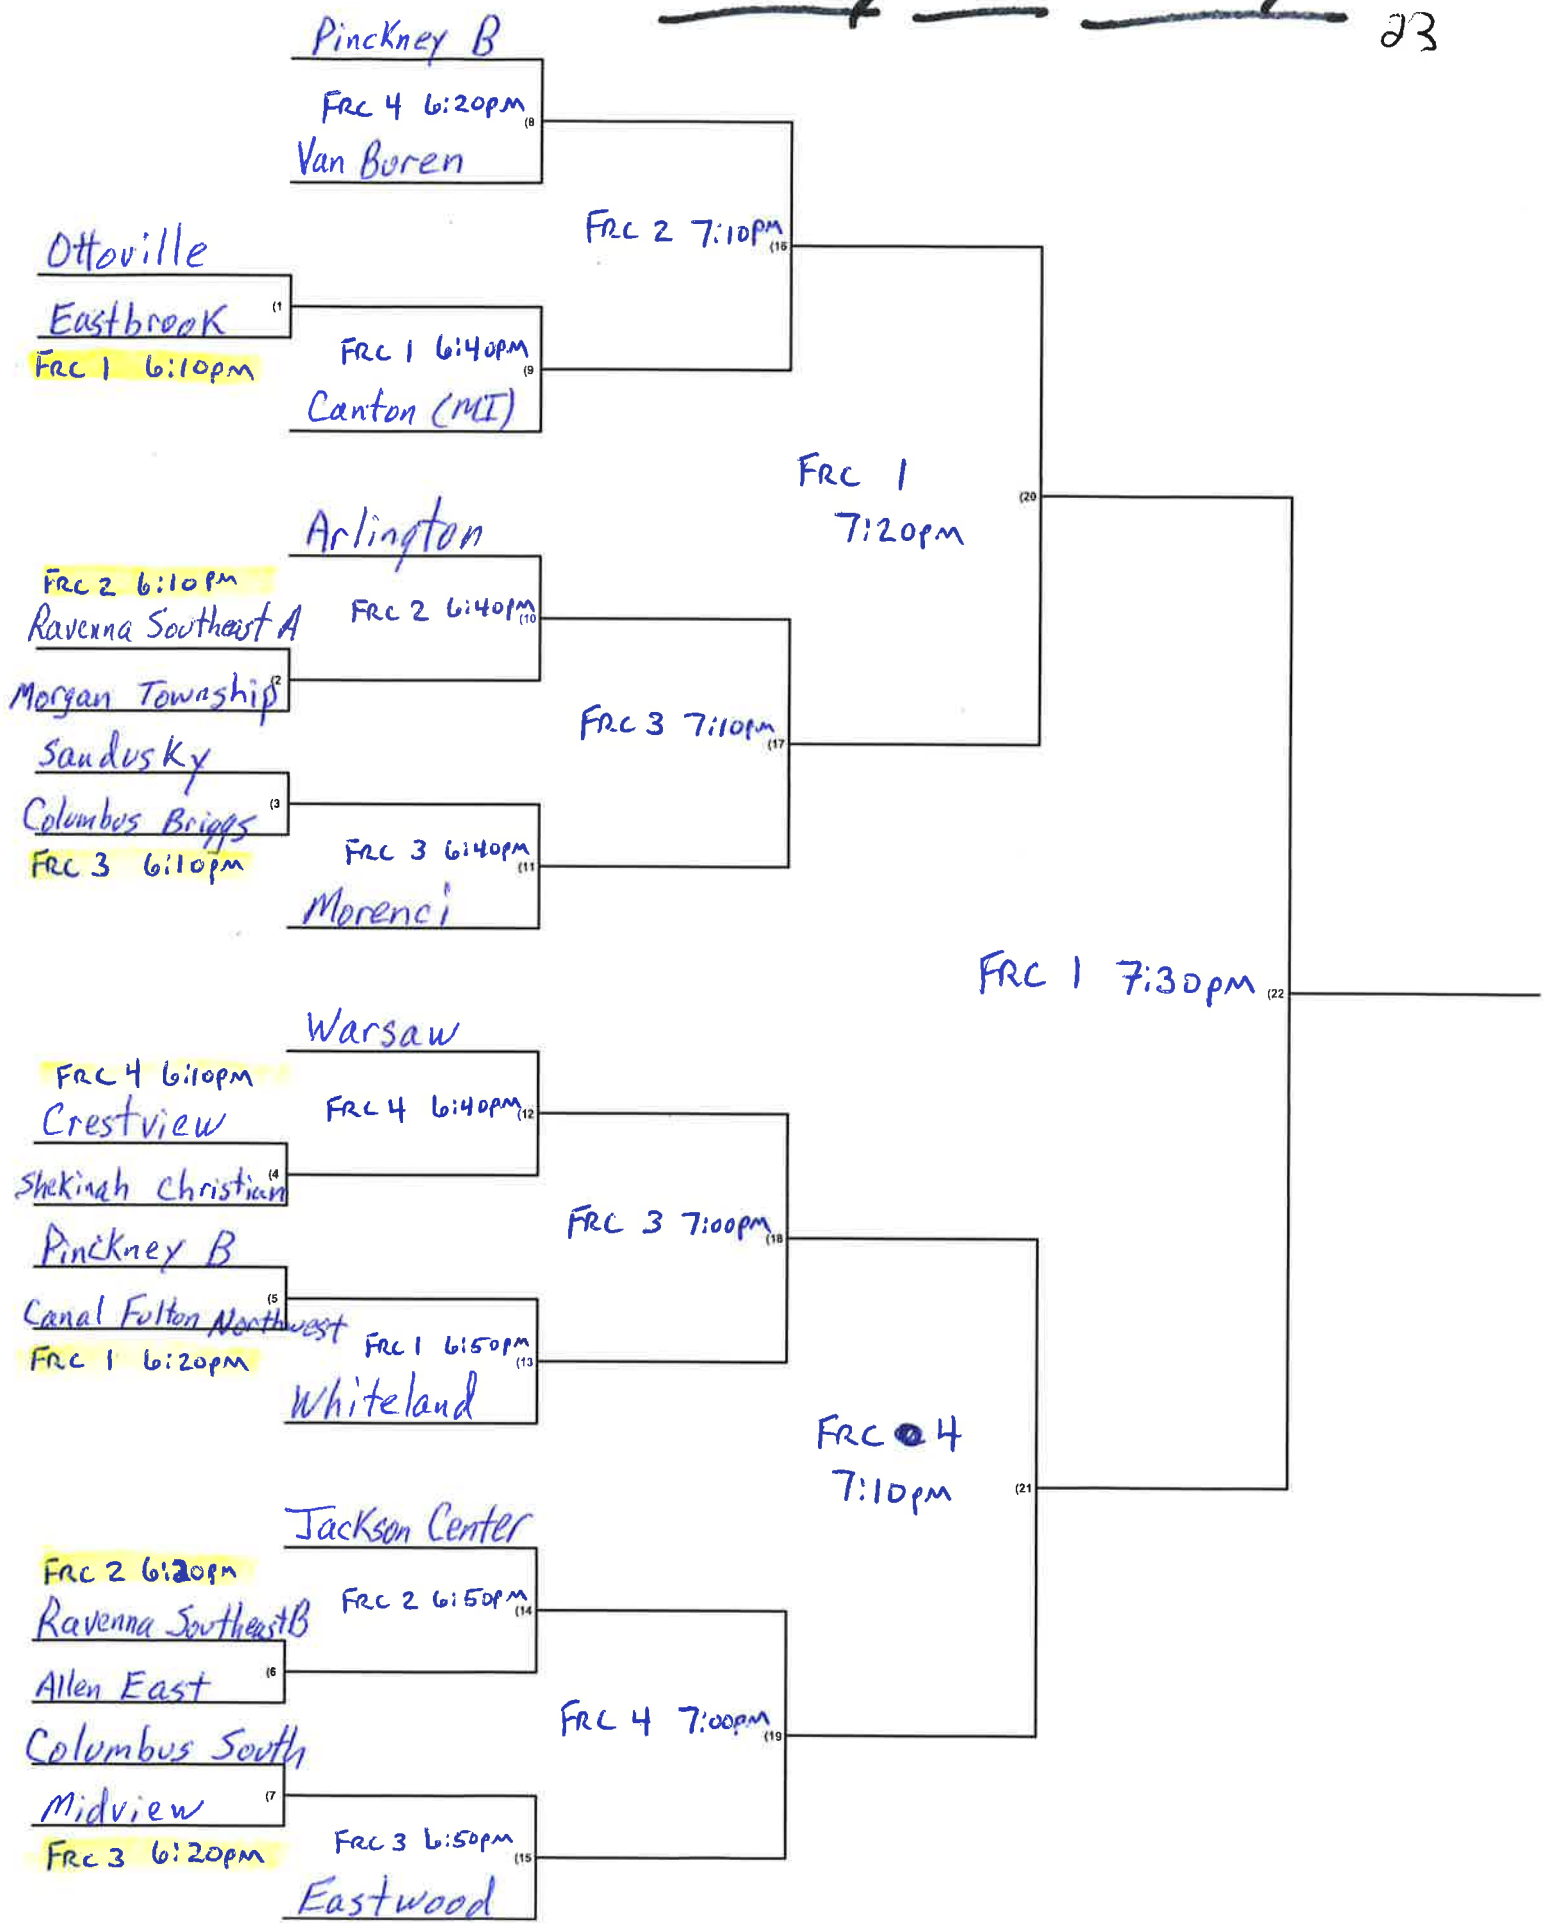

# Varsity OT Tourney

junior varsity of tournament

# freshman of tournament

Shekinah Christian

UF REC 6:00pm (1)

Morgan A

UF REC 6:40pm (5)

Carey

UF REC 6:10pm (2)

Lakeshore

UF REC 7:00pm (7)

Van Buren

UF REC 6:20pm (3)

Morgan B

UF REC 6:50pm (6)

Ottoville

UF REC 6:30pm (4)

Eastwood