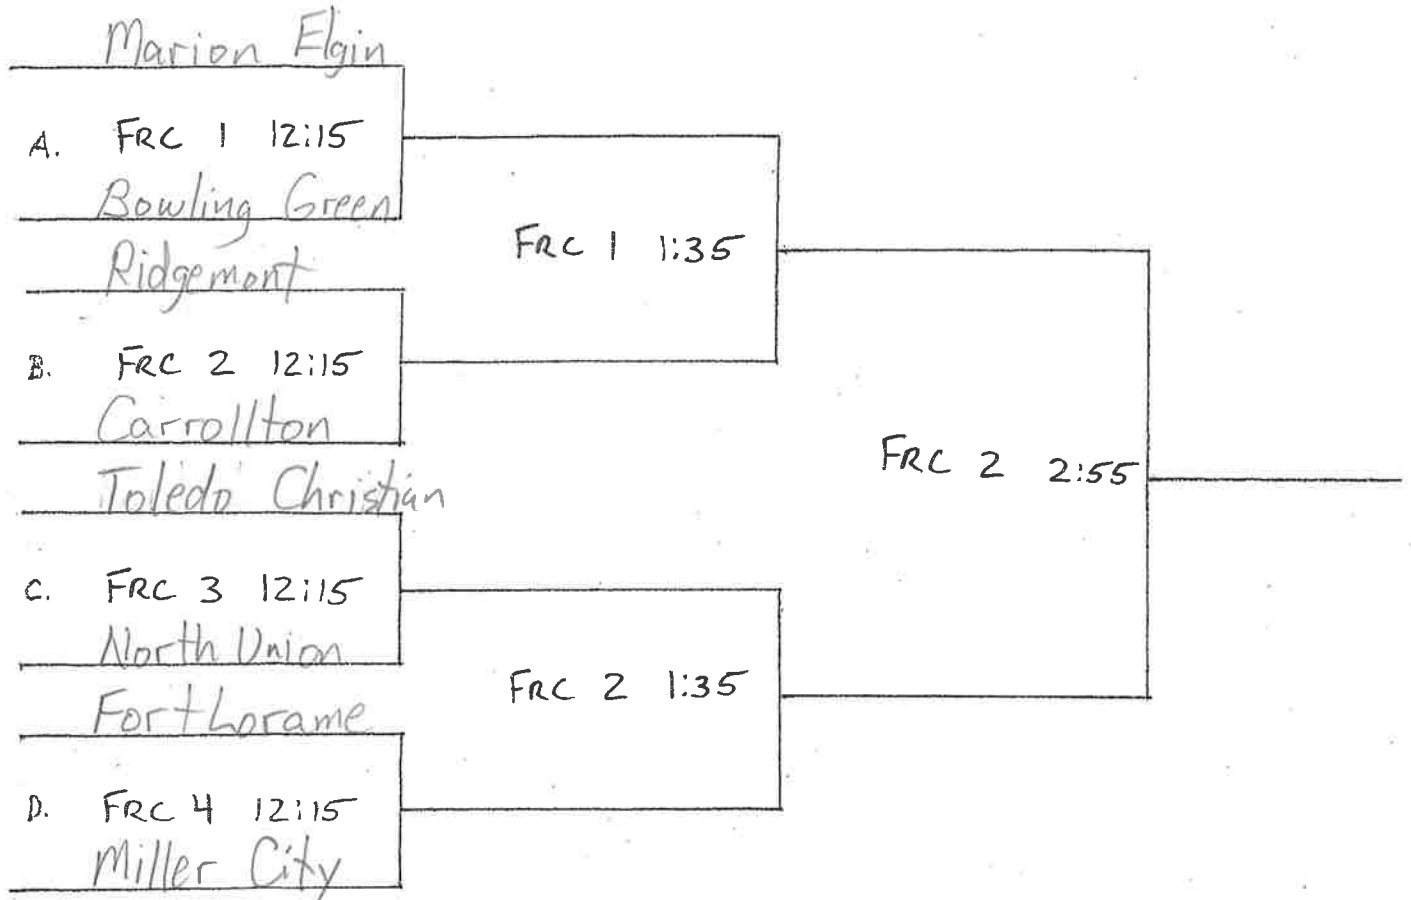

SESSION IV Team Camp Tournament Format

We will divide the teams based on divisions, into 4 Varsity divisions, 3 JV divisions, 1 Freshman division for the tournament. We will try to make sure that the best teams are in the Gold tournament, the second group of teams in the Silver, etc, not necessarily the best 8 records. This will allow teams of equal caliber to compete against one another on Saturday afternoon. The top teams in these divisions only (Varsity-Gold, Varsity-Silver, JV-Gold, Freshman) will receive T-shirts, even though other teams will have technically won their tournament. It will be the decision of the camp staff to determine teams in each tourney. The tournament will be wrapped up at all sites by 3:30 pm.

Varsity "Gold" Tourney (All games played in FRC)

Varsity "Silver" Tourney

(All games played in FRC)

Varsity "Bronze" Tourney

(Games played in FRC & LBHS)

Varsity "Consolation" Tourney

(All games played in LBHS & GWood)