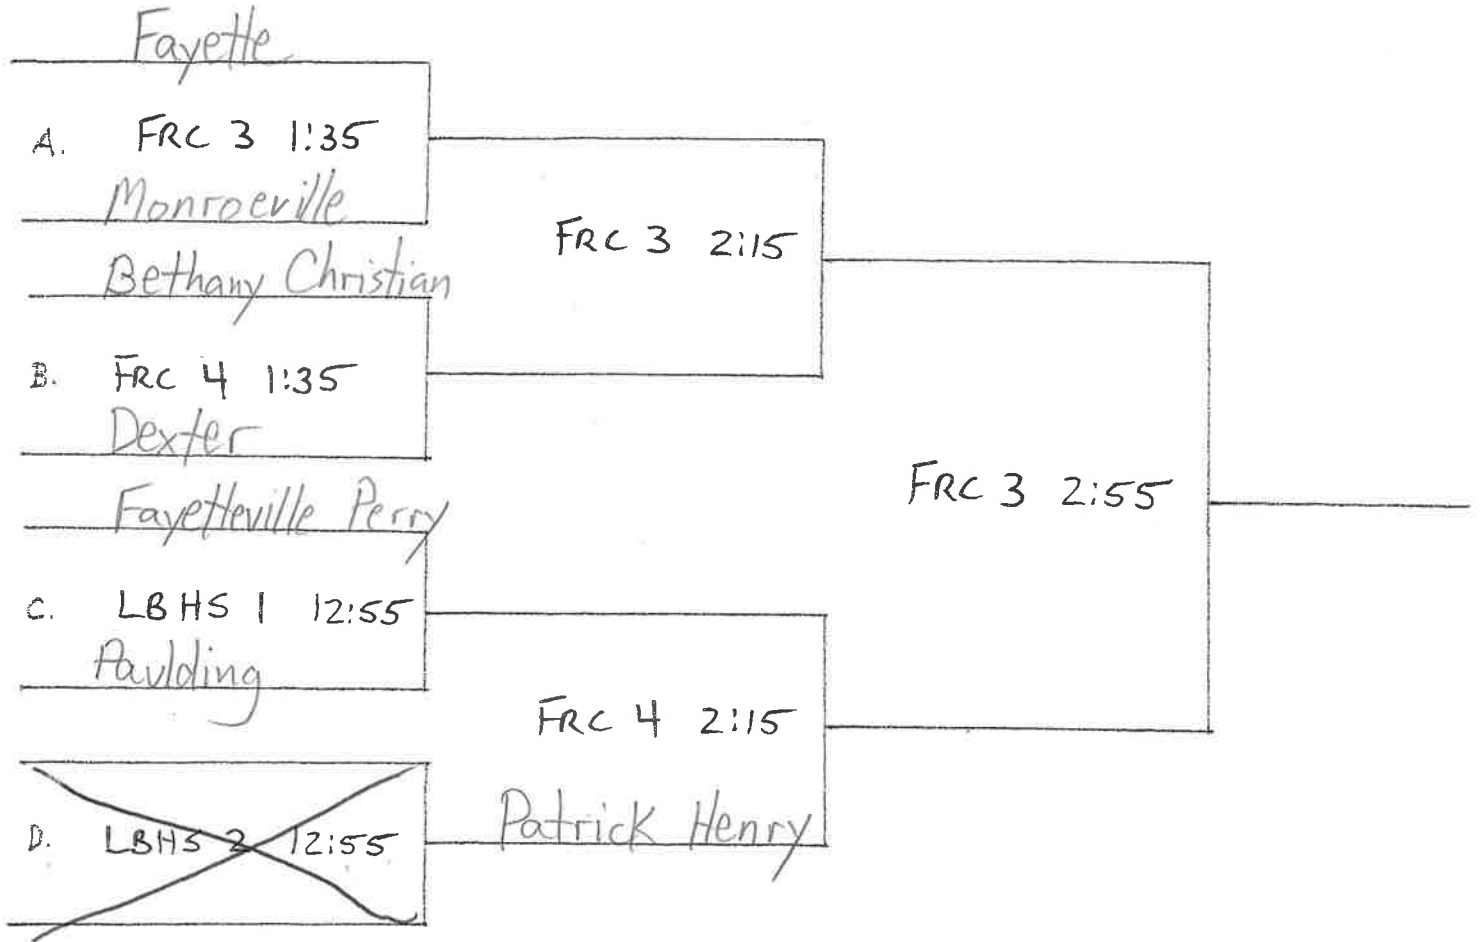

SESSION IV Team Camp Tournament Format

We will divide the teams based on divisions, into 4 Varsity divisions, 3 JV divisions, 1 Freshman division for the tournament. We will try to make sure that the best teams are in the Gold tournament, the second group of teams in the Silver, etc, not necessarily the best 8 records. This will allow teams of equal caliber to compete against one another on Saturday afternoon. The top teams in these divisions only (Varsity-Gold, Varsity-Silver, JV-Gold, Freshman) will receive T-shirts, even though other teams will have technically won their tournament. It will be the decision of the camp staff to determine teams in each tourney. The tournament will be wrapped up at all sites by 3:30 pm.

Varsity "Gold" Tourney (All games played in FRC)

Varsity "Silver" Tourney

(All games played in FRC)

Varsity "Bronze" Tourney

(Games played in FRC & LBHS)

Varsity "Consolation" Tourney

(All games played in LBHS & GWood)

Fort Jennings

A. LBHS 1 12:15

Stryker

~~B. LBHS 2 12:15~~

~~Milton-Union~~

C. G-WOOD 12:15

Norwalk St. Paul

G-WOOD 1:35