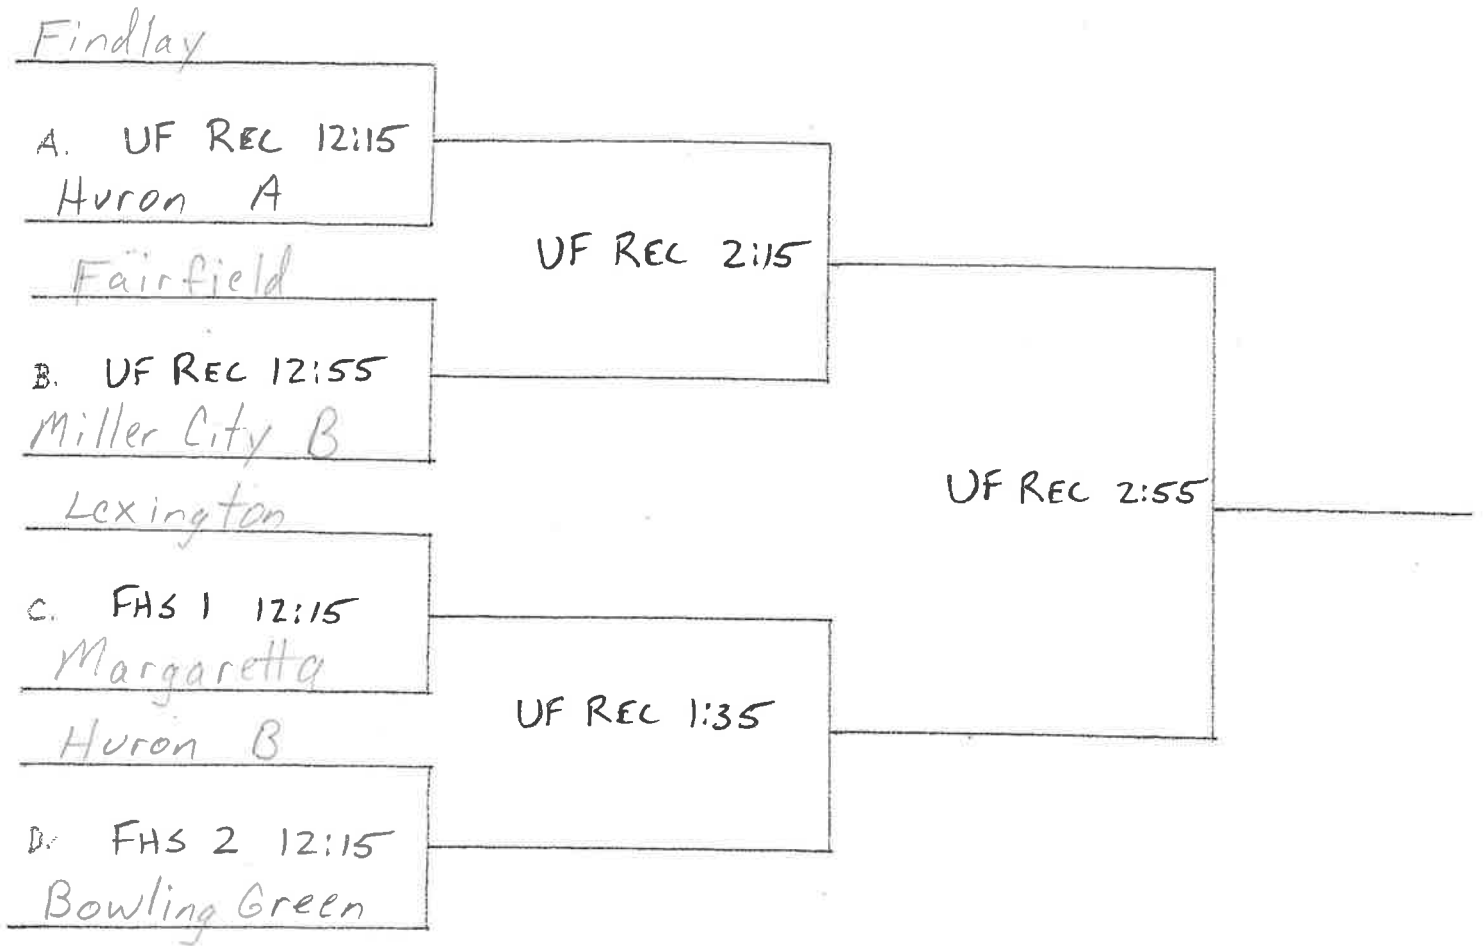

JV "Gold" Tourney
(All Games played at FHS & UFRec)