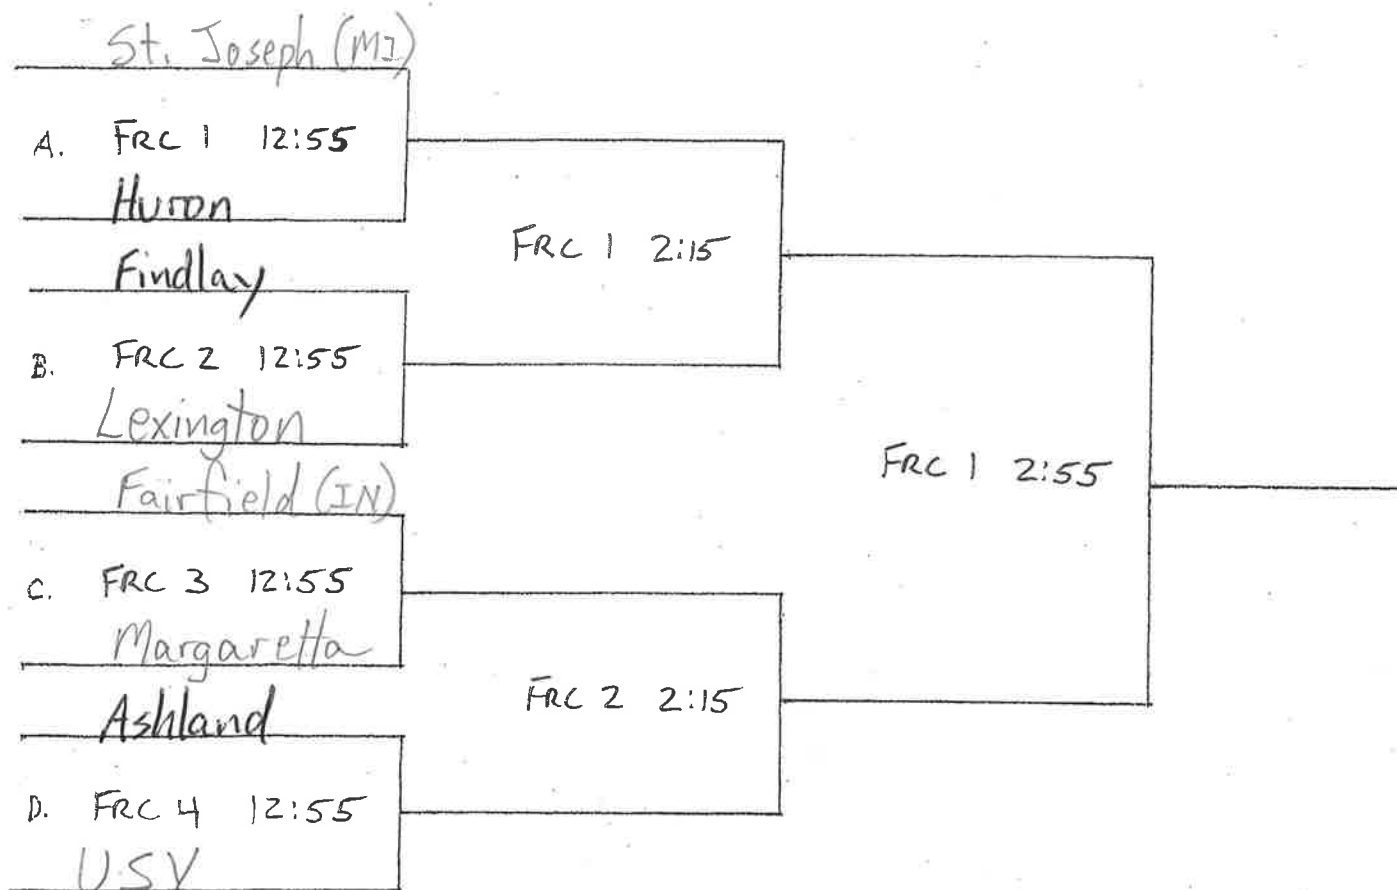

SESSION IV Team Camp Tournament Format

We will divide the teams based on divisions, into 4 Varsity divisions, 3 JV divisions, 1 Freshman division for the tournament. We will try to make sure that the best teams are in the Gold tournament, the second group of teams in the Silver, etc, not necessarily the best 8 records. This will allow teams of equal caliber to compete against one another on Saturday afternoon. The top teams in these divisions only (Varsity-Gold, Varsity-Silver, JV-Gold, Freshman) will receive T-shirts, even though other teams will have technically won their tournament. It will be the decision of the camp staff to determine teams in each tourney. The tournament will be wrapped up at all sites by 3:30 pm.

Varsity "Gold" Tourney (All games played in FRC)

Varsity "Silver" Tourney

(All games played in FRC)

Varsity "Bronze" Tourney

(Games played in FRC & LBHS)

Varsity "Consolation" Tourney

(All games played in LBHS & GWood)