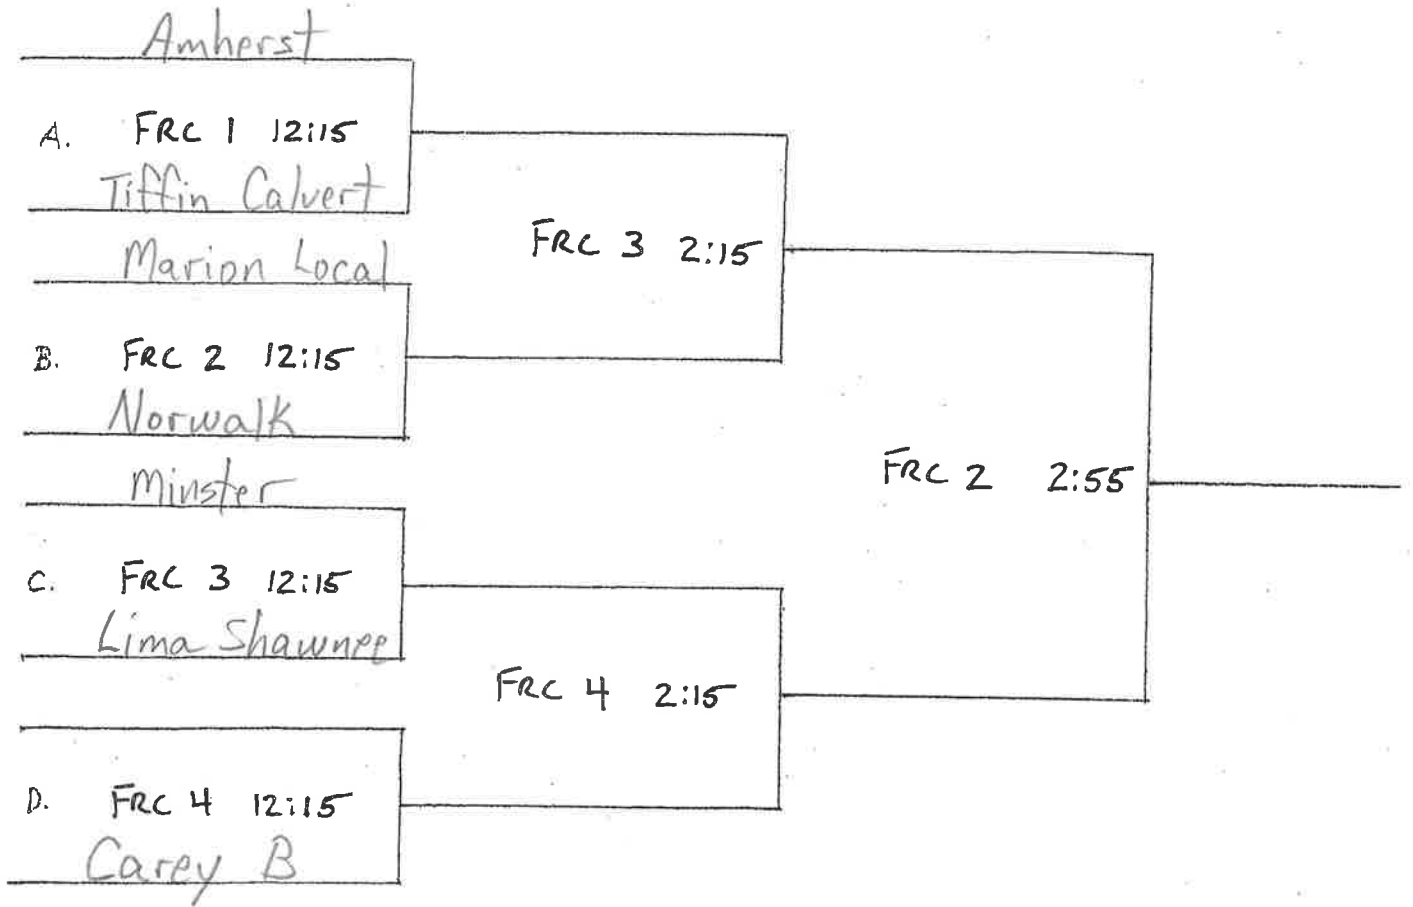

Varsity "Silver" Tourney

(All games played in FRC)