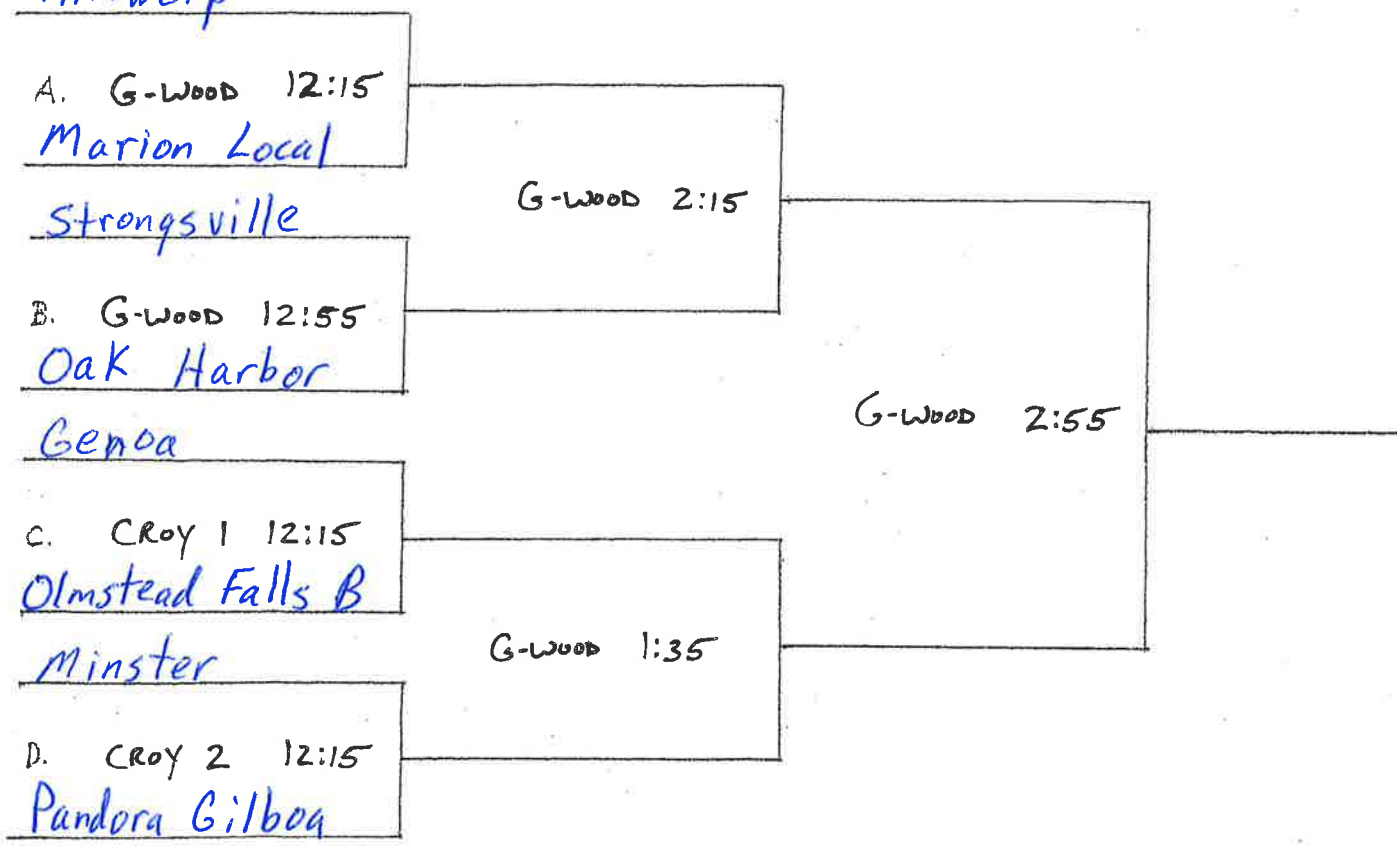

JV "Silver" Tourney

(All Games played at GWood & Croy)

Antwerp

A. G-WOOD 12:15

Marion Local

Strongsville

B. G-WOOD 12:55

Oak Harbor

Genoa

C. CROY 1 12:15

Olmstead Falls B

Minster

D. CROY 2 12:15

Pandora Gilboa

G-WOOD 2:15

G-WOOD 2:55

G-WOOD 1:35