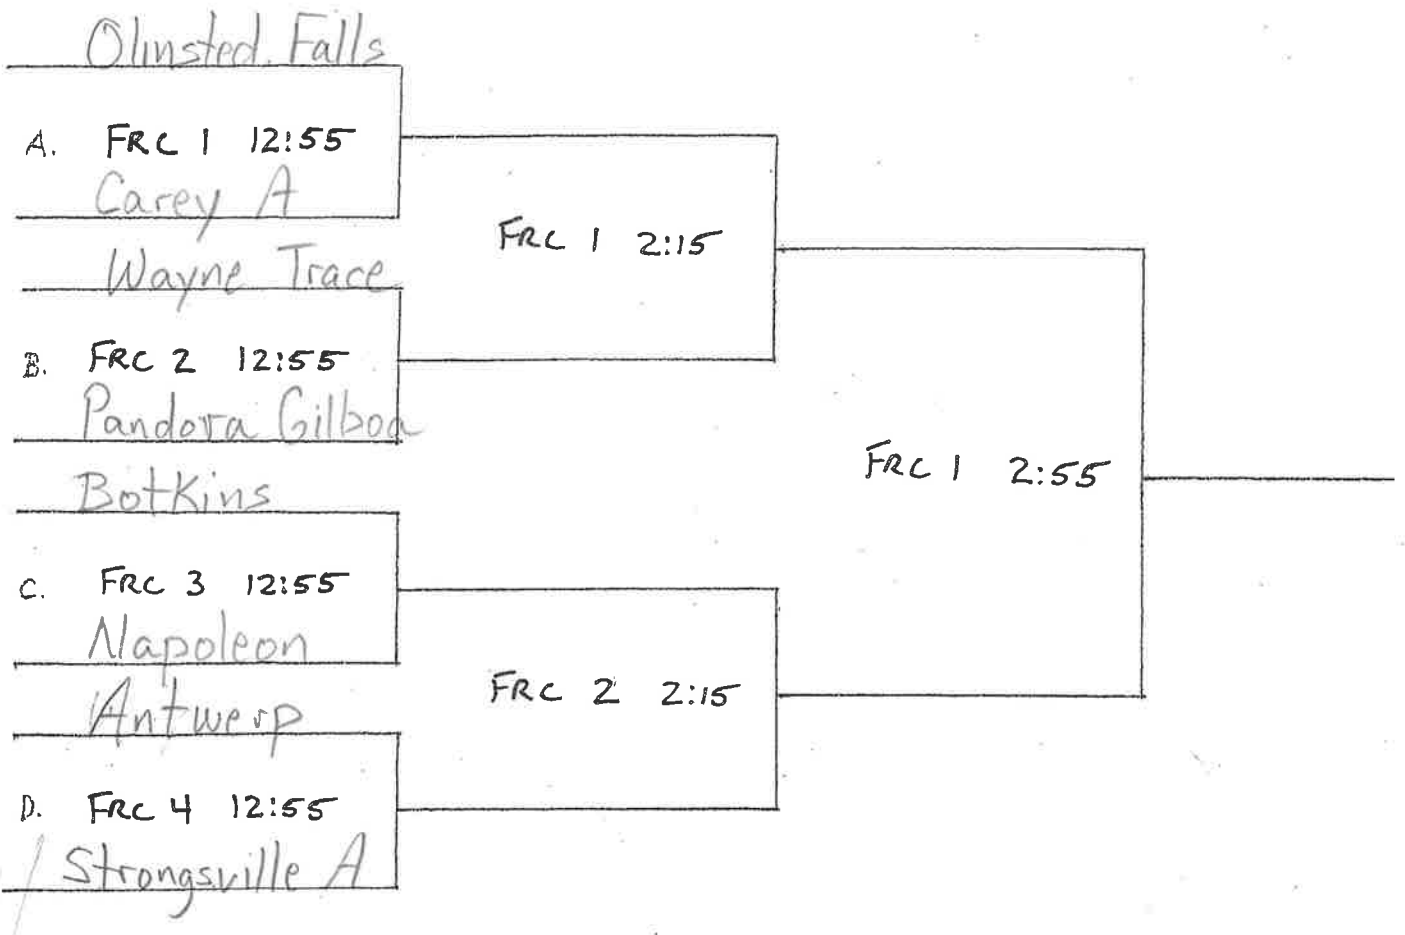

# SESSION III Team Camp Tournament Format

We will divide the teams based on divisions, into 4 Varsity divisions, 3 JV divisions, 1 Freshman, 1 Junior High division for the tournament. We will try to make sure that the best teams are in the Gold tournament, the second group of teams in the Silver, etc, not necessarily the best 8 records. This will allow teams of equal caliber to compete against one another on Thursday afternoon. The top teams in these divisions only (Varsity-Gold JV-Gold, Freshman, Junior High) will receive T-shirts, even though other teams will have technically won their tournament. It will be the decision of the camp staff to determine teams in each tourney. The tournament will be wrapped up at all sites by 3:30 pm.

## Varsity "Gold" Tourney (All games played in FRC)