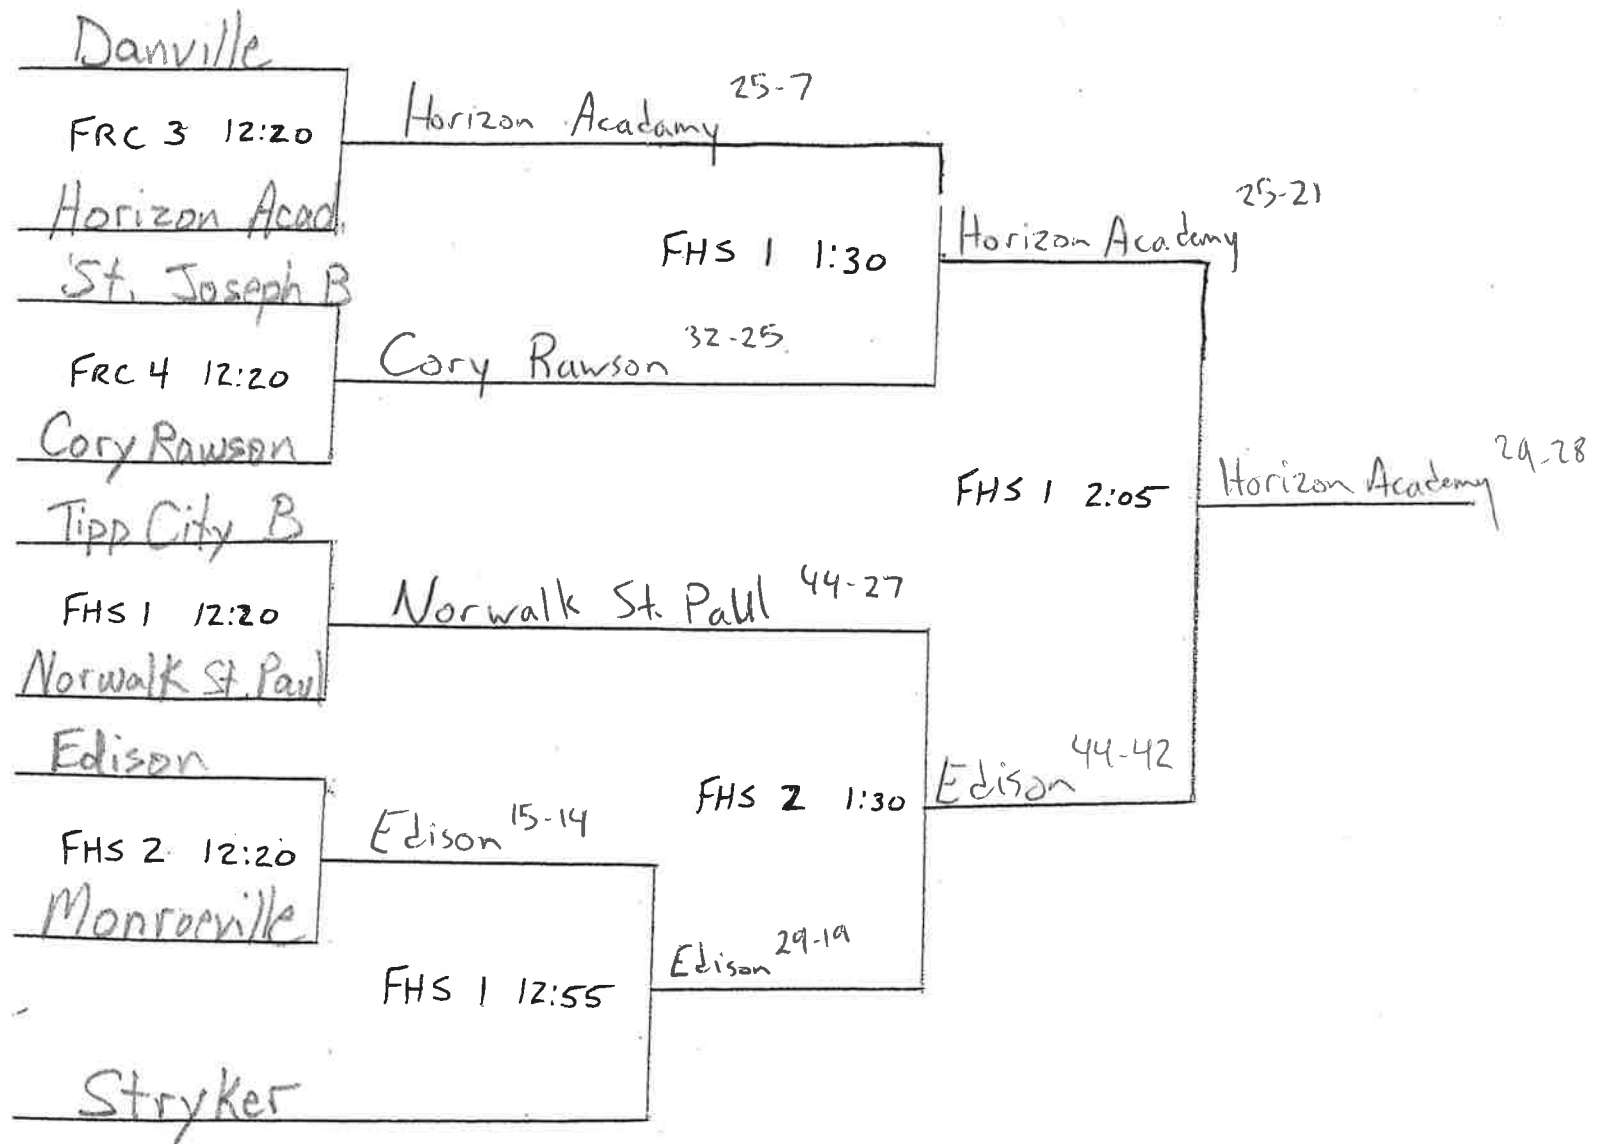

Varsity "Consolation 2" Tourney

(Games played at FRC & FHS)