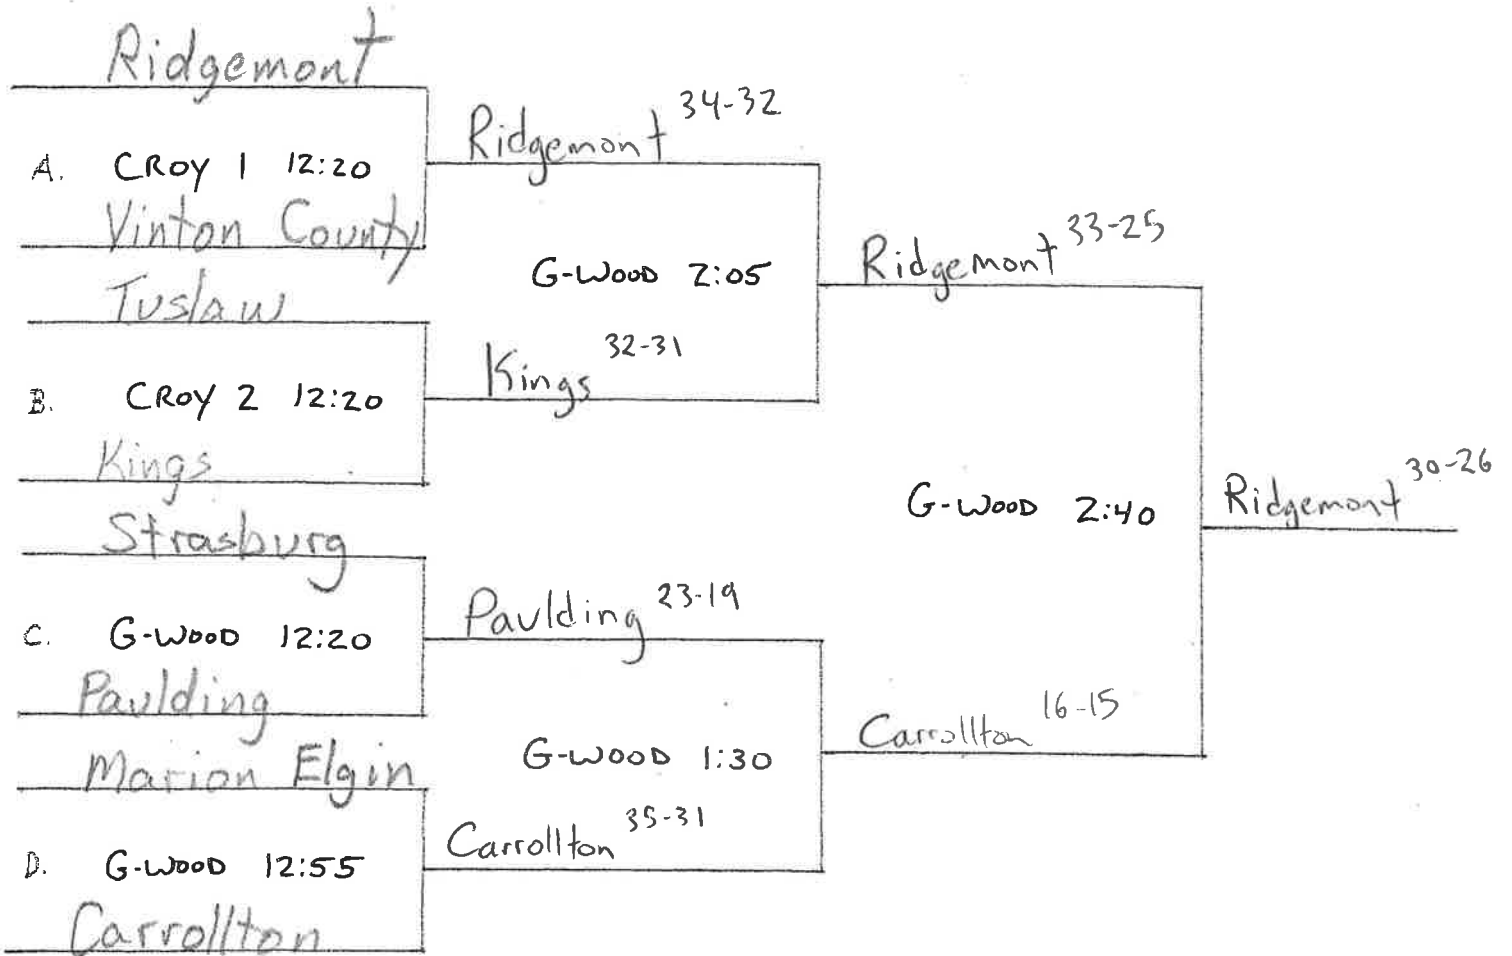

Varsity "Gold" Tourney (All games played in FRC)

Varsity "Silver" Tourney

(All games played in FRC)

Varsity "Bronze" Tourney

(Games played at Croy & GWood)

Varsity "Consolation 1" Tourney

(Games played at FRC & UFRec)