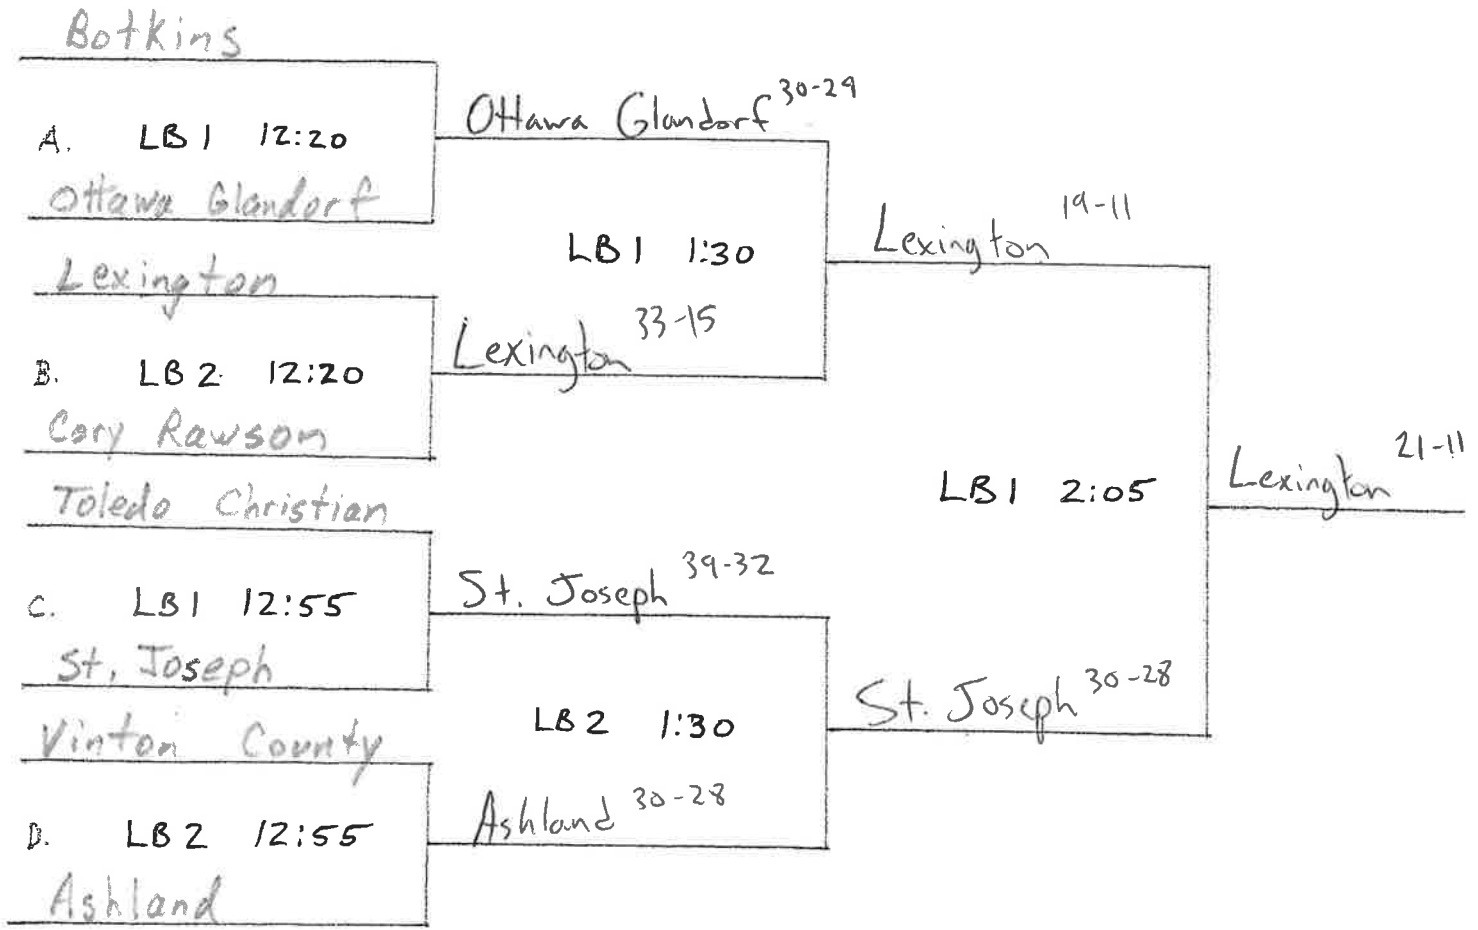

Varsity "Gold" Tourney (All games played in FRC)

Varsity "Silver" Tourney

(All games played in FRC)

Varsity "Bronze" Tourney

(Games played at Croy & GWood)

Varsity "Consolation 1" Tourney

(Games played at FRC & UFRec)

Varsity "Consolation 2" Tourney

(Games played at FRC & FHS)

JV "Gold" Tourney

(All Games played at Croy 1+2)

JV "Silver" Tourney

(All Games played at LBHS)

JV "Bronze" Tourney
(All Games played at TELC)

Carrolton

TELC 12:20

Edison

Edison 19-12

TELC 1:30

Ridgemont

Edison 32-22

TELC 2:40

Edison 32-29

Tuslaw

TELC 12:55

Marion Elgin

Tuslaw

29-7
~~30-13~~

TELC 2:05

Norwalk St. Paul

Norwalk St. Paul 34-30