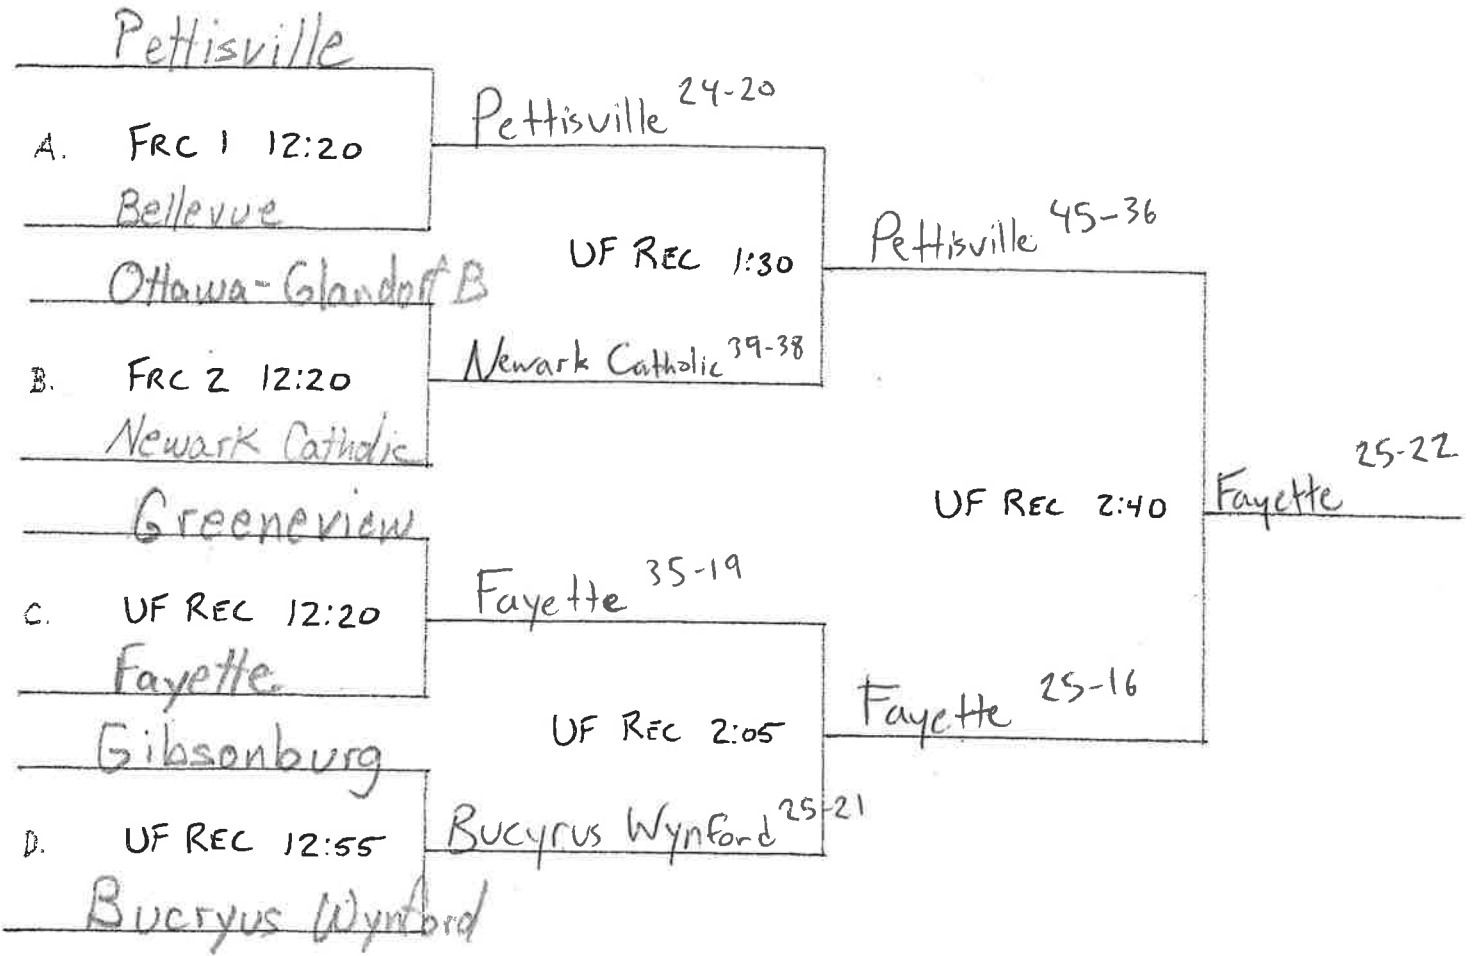

SESSION 4 Team Camp Tournament Format

We will divide the teams based on divisions, into 5 Varsity divisions, 3 JV divisions, and 1 Freshman divisions for the tournament. We will try to make sure that the best 8 teams are in the Gold tournament, the second group of teams in the Silver and so on, not necessarily the best 8 records. This will allow teams of equal caliber to compete against one another on ~~saturday~~ ~~afternoon~~. The top team in each of these division only (Varsity Gold, Varsity Silver, JV, Freshman) will receive awards, even though other teams will have technically won their tournament. It will be the decision of the camp staff to determine teams in each tourney. The tournament will be wrapped up at all sites by 3:45 pm.

Varsity "Gold" Tourney (All games played in FRC)

Varsity "Silver" Tourney

(All games played in FRC)

Varsity "Bronze" Tourney

(Games played at Croy & GWood)

Varsity "Consolation 1" Tourney

(Games played at FRC & UFRec)

Varsity "Consolation 2" Tourney

(Games played at FRC & FHS)

JV "Gold" Tourney

(All Games played at Croy 1+2)

JV "Silver" Tourney

(All Games played at LBHS)

JV "Bronze" Tourney
(All Games played at TELC)

Carrolton

Freshman Tourney
(Games played on campus sites)