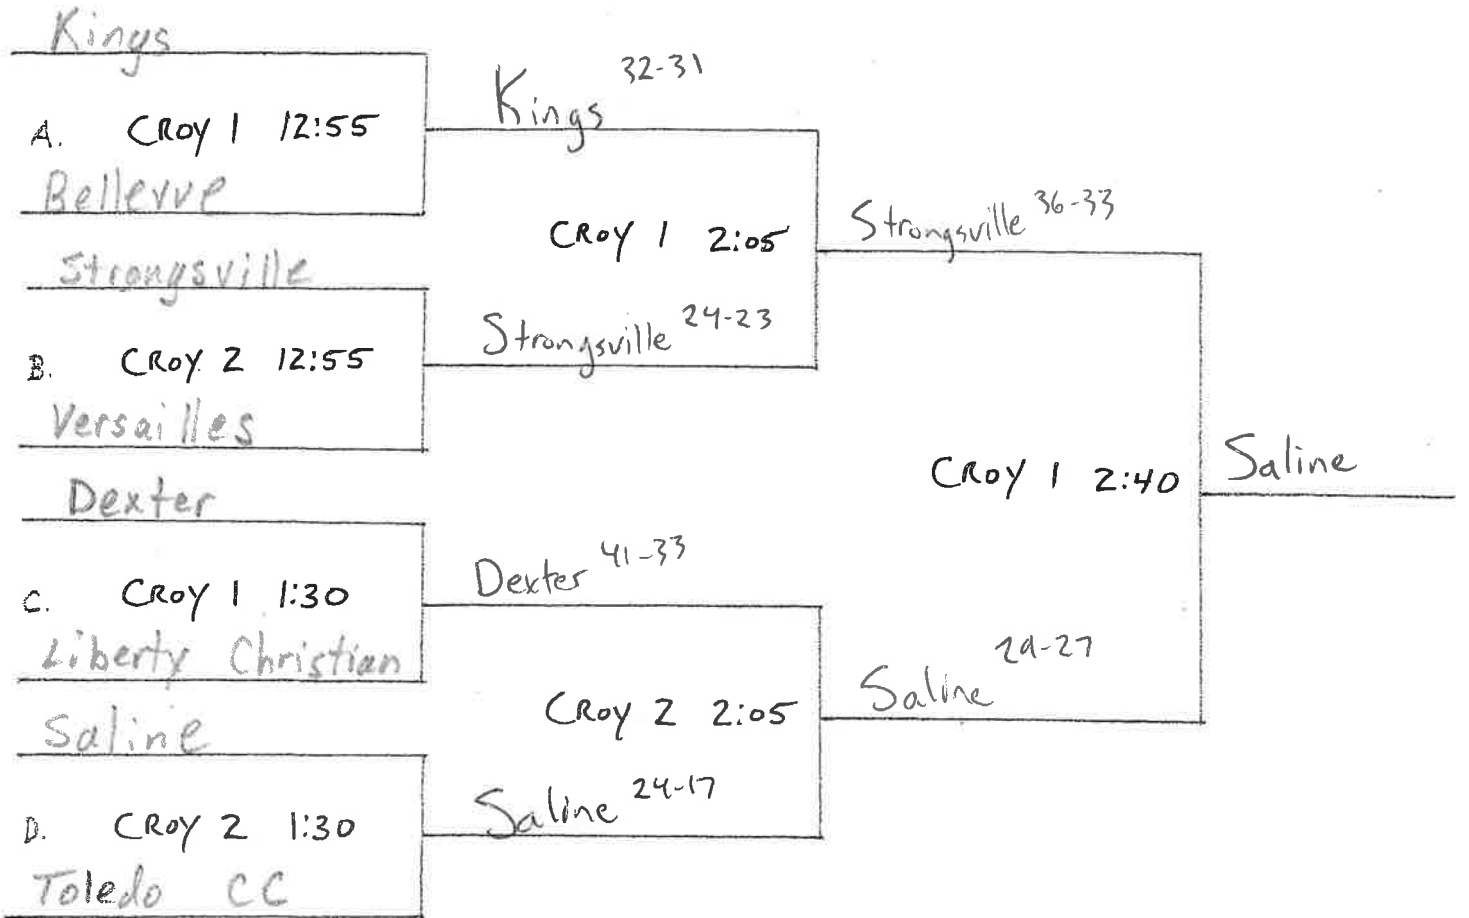

JV "Gold" Tourney

(All Games played at Croy 1+2)