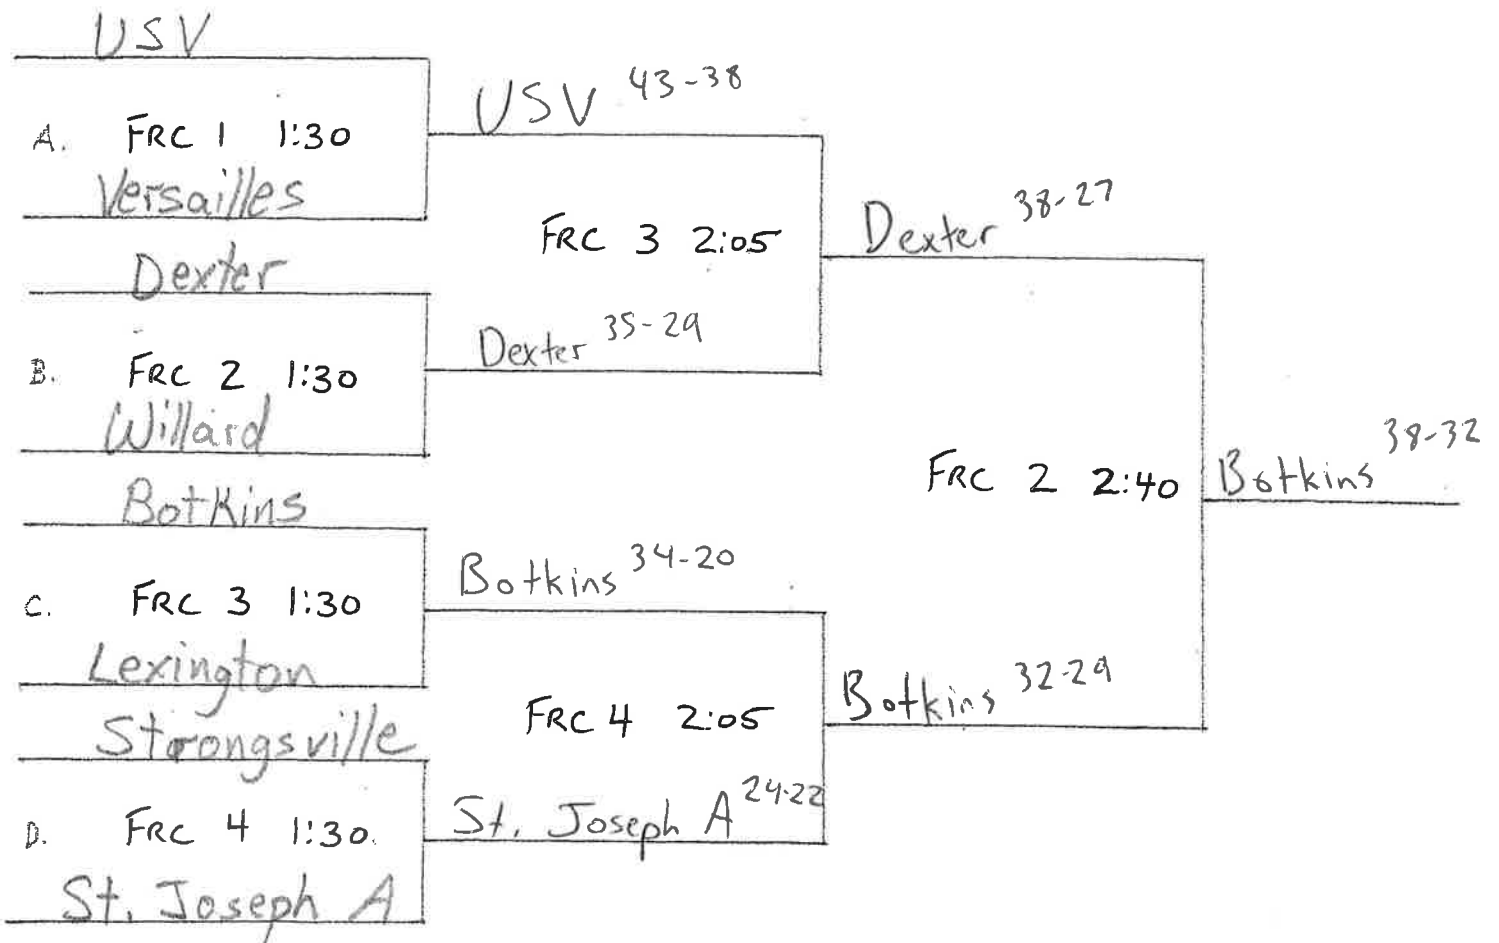

SESSION 4 Team Camp Tournament Format

We will divide the teams based on divisions, into 5 Varsity divisions, 3 JV divisions, and 1 Freshman divisions for the tournament. We will try to make sure that the best 8 teams are in the Gold tournament, the second group of teams in the Silver and so on, not necessarily the best 8 records. This will allow teams of equal caliber to compete against one another on ~~saturday~~ ~~afternoon~~. The top team in each of these division only (Varsity Gold, Varsity Silver, JV, Freshman) will receive awards, even though other teams will have technically won their tournament. It will be the decision of the camp staff to determine teams in each tourney. The tournament will be wrapped up at all sites by 3:45 pm.

Varsity "Gold" Tourney (All games played in FRC)

Varsity "Silver" Tourney

(All games played in FRC)

Varsity "Bronze" Tourney

(Games played at Croy & GWood)

Varsity "Consolation 1" Tourney

(Games played at FRC & UFRec)

Tuslaw

TELC 12:55

Marion Elgin

Tuslaw

29-7
~~30-13~~

TELC 2:05

Norwalk St. Paul

Norwalk St. Paul 34-30

Freshman Tourney
(Games played on campus sites)