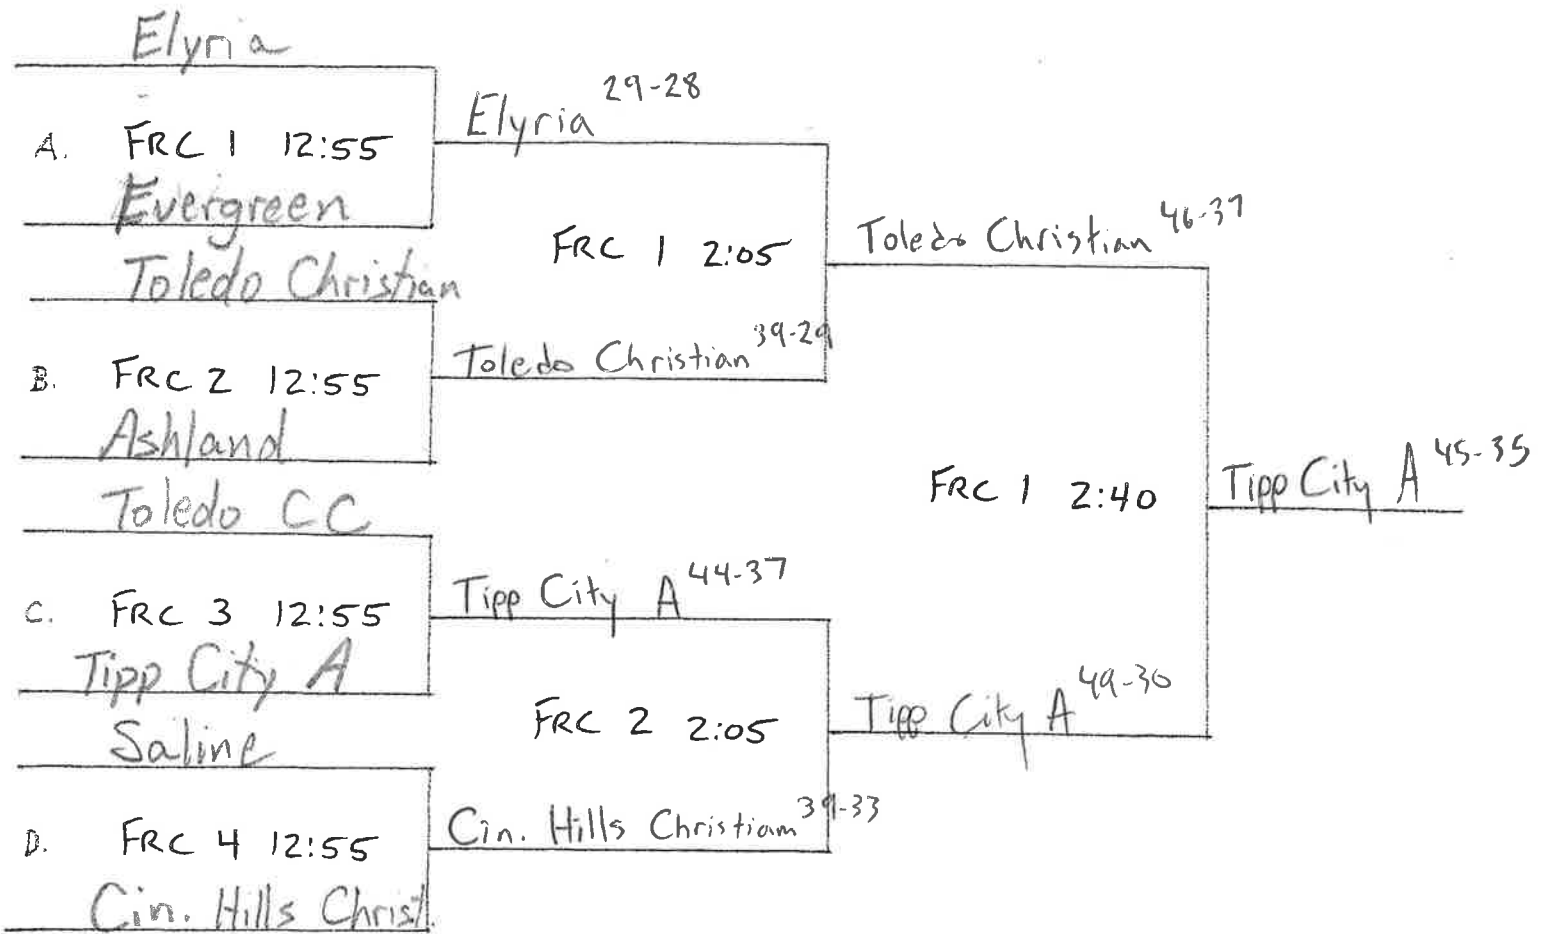

SESSION 4 Team Camp Tournament Format

We will divide the teams based on divisions, into 5 Varsity divisions, 3 JV divisions, and 1 Freshman divisions for the tournament. We will try to make sure that the best 8 teams are in the Gold tournament, the second group of teams in the Silver and so on, not necessarily the best 8 records. This will allow teams of equal caliber to compete against one another on ~~saturday~~ ~~afternoon~~. The top team in each of these division only (Varsity Gold, Varsity Silver, JV, Freshman) will receive awards, even though other teams will have technically won their tournament. It will be the decision of the camp staff to determine teams in each tourney. The tournament will be wrapped up at all sites by 3:45 pm.

Varsity "Gold" Tourney (All games played in FRC)

Varsity "Silver" Tourney

(All games played in FRC)

Varsity "Bronze" Tourney

(Games played at Croy & GWood)

Varsity "Consolation 1" Tourney

(Games played at FRC & UFRec)

Tuslaw

TELC 12:55

Marion Elgin

Tuslaw

29-7
~~30-13~~

TELC 2:05

Norwalk St. Paul

Norwalk St. Paul 34-30