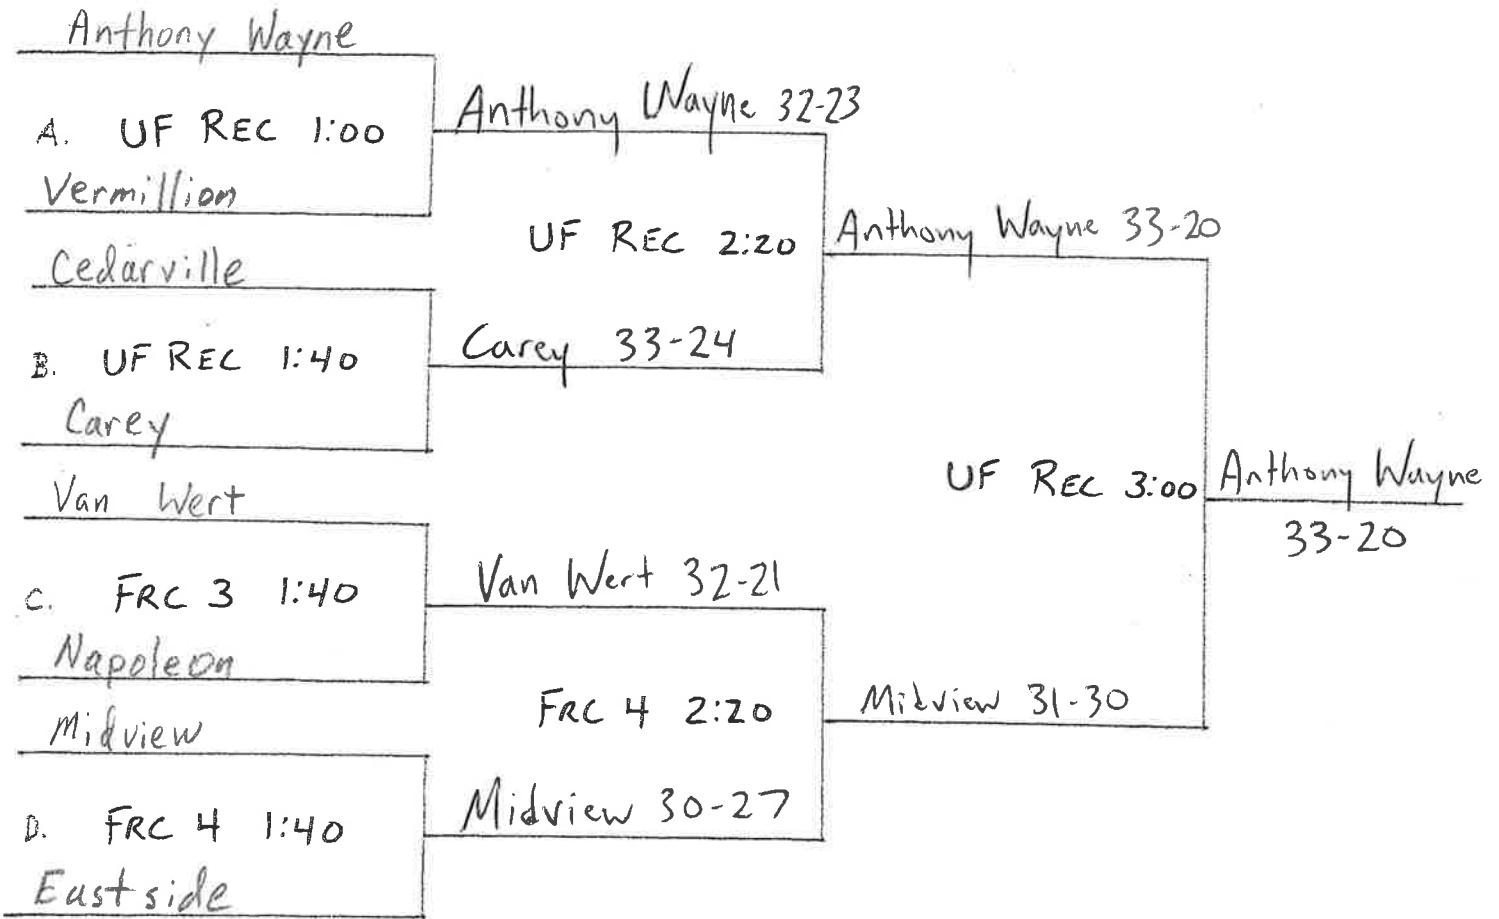

# JV "Gold" Tourney

(Games at UFRec & FRC)

5