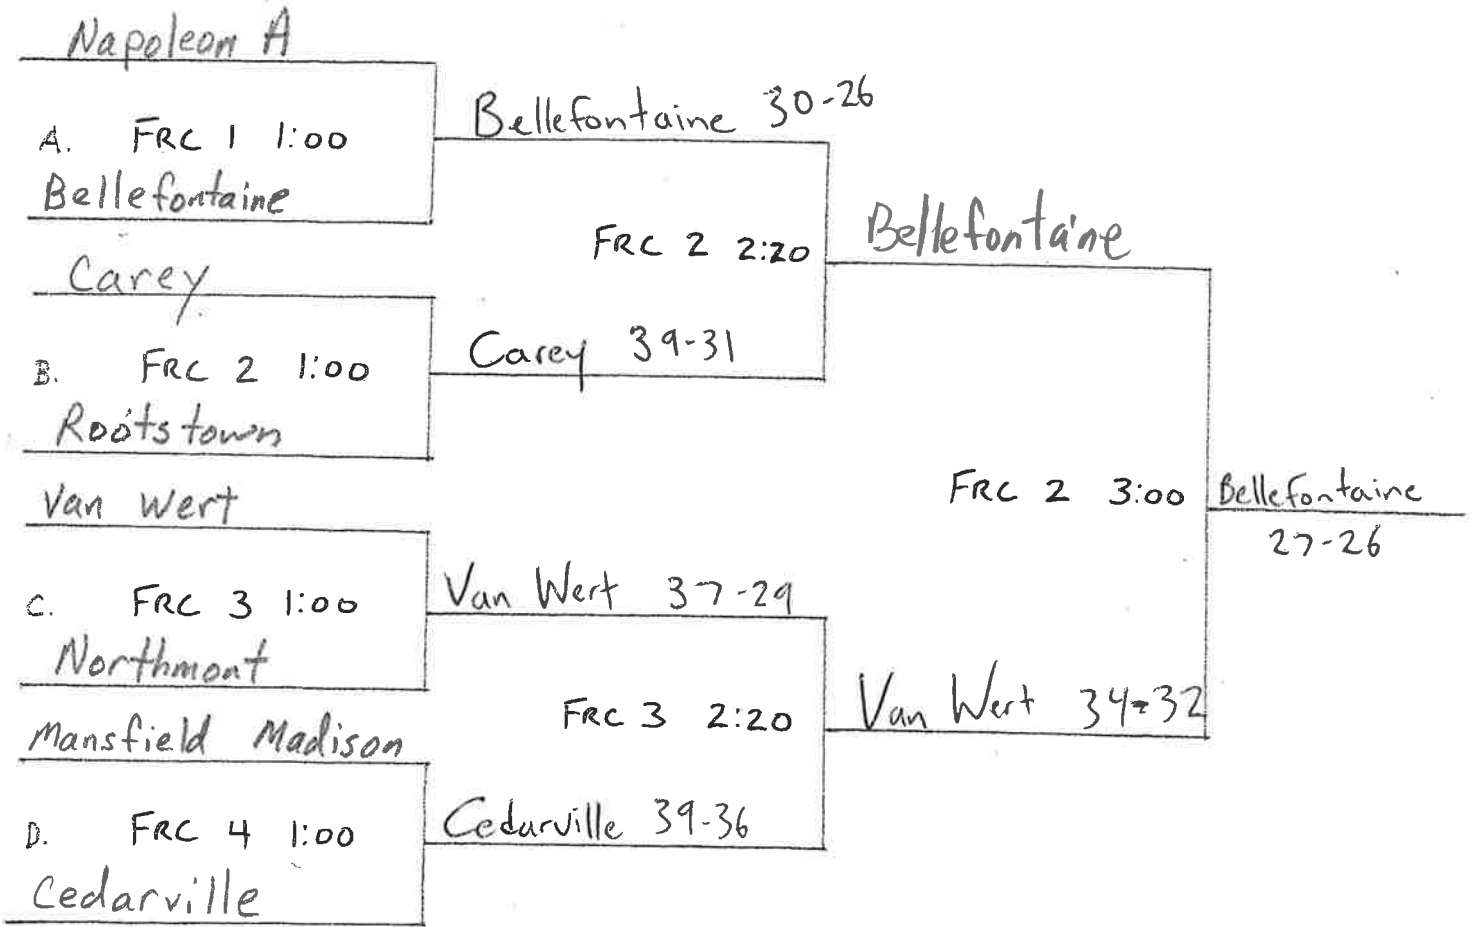

# SESSION 1 Team Camp Tournament Format

We will divide the teams based on divisions, into 3 Varsity divisions, 2 JV divisions, 1 Freshman division, 1 8<sup>th</sup> grade division, and 1 7<sup>th</sup> grade division for the tournament. We will try to make sure that the best 8 teams are in the Gold tournament, the second group of teams in the Silver in division, and etc., not necessarily the best 8 records. This will allow teams of equal caliber to compete against one another on Tuesday afternoon. The top team in each division only (Varsity Gold, JV Gold, Freshman, 8<sup>th</sup> Grade, and 7<sup>th</sup> grade) will receive awards, even though other teams will have technically won their tournament. It will be the decision of the camp staff to determine teams in each tourney. The tournament will be wrapped up at all sites by 3:45 pm.

## Varsity "Gold" Tourney (All games played in FRC)

# Varsity "Silver" Tourney

(All games played in FRC)