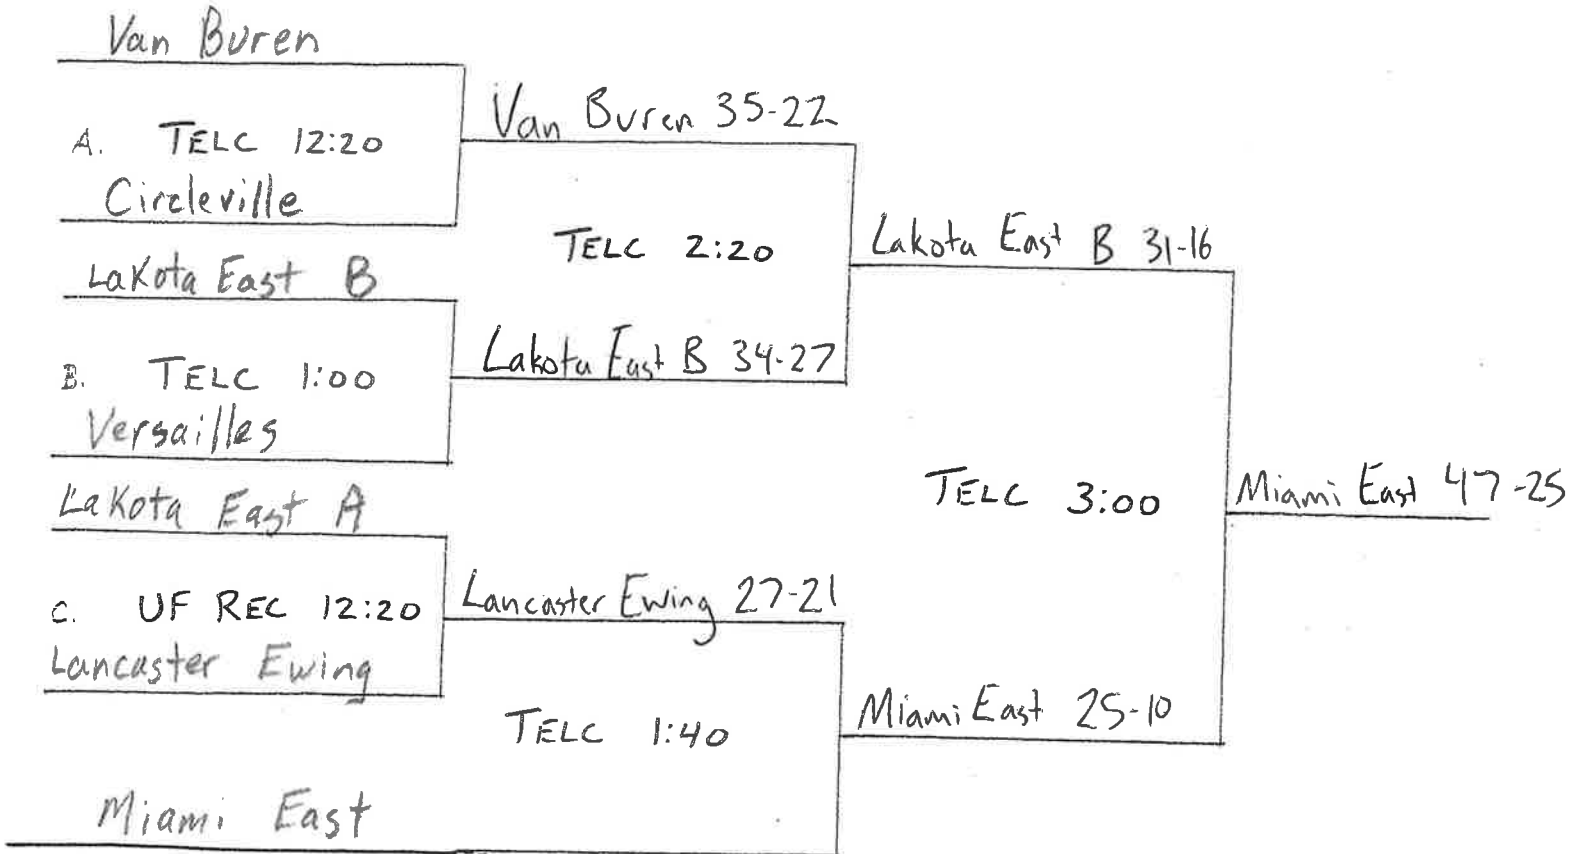

8th Grade Tourney

(Games played at TELC & UFRec)