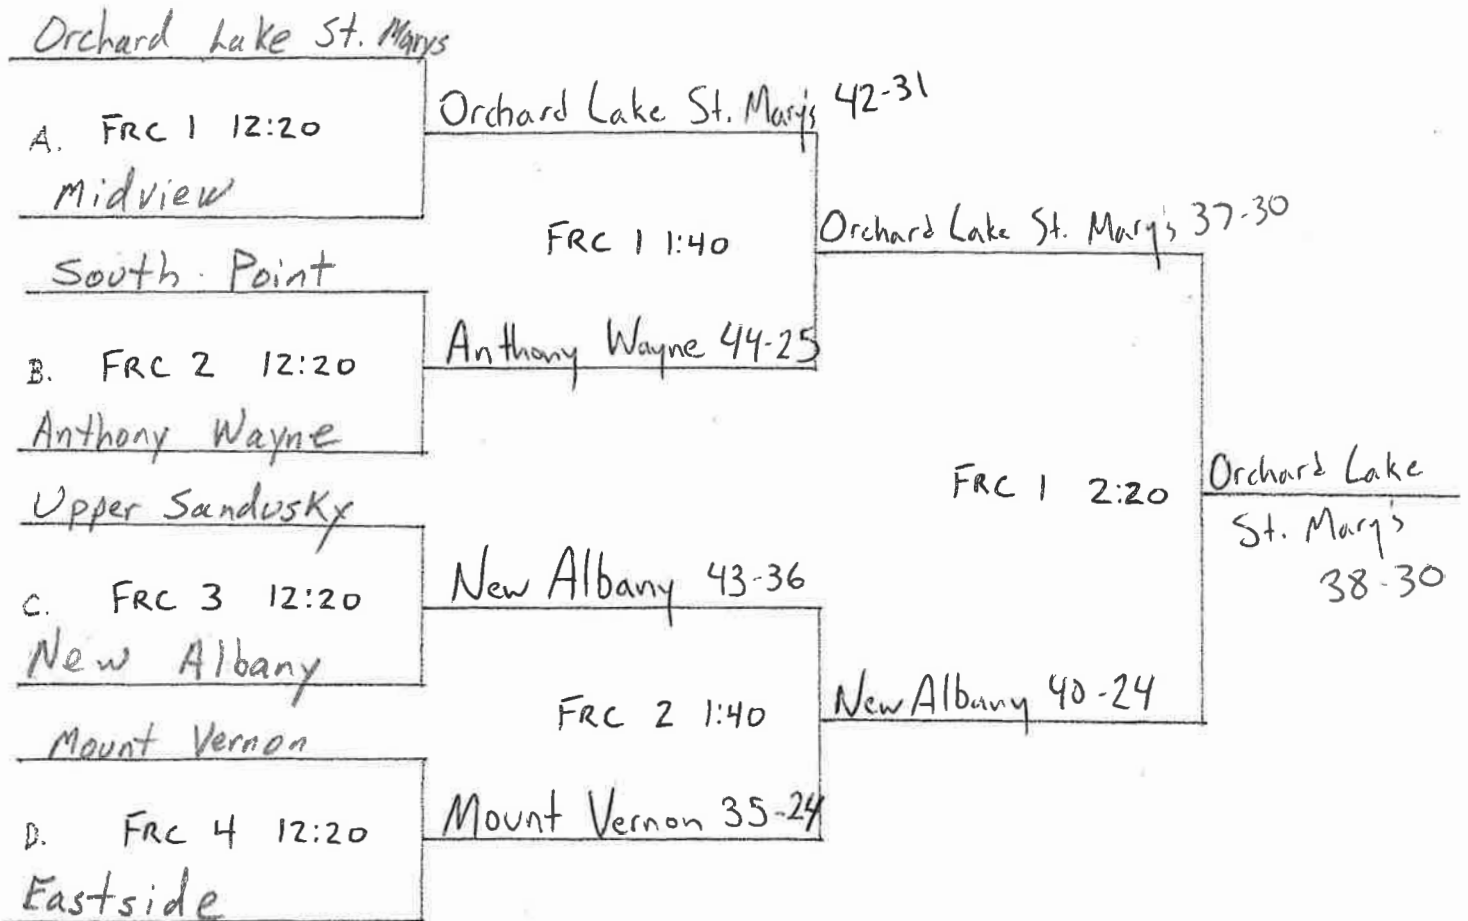

# SESSION 1 Team Camp Tournament Format

We will divide the teams based on divisions, into 3 Varsity divisions, 2 JV divisions, 1 Freshman division, 1 8<sup>th</sup> grade division, and 1 7<sup>th</sup> grade division for the tournament. We will try to make sure that the best 8 teams are in the Gold tournament, the second group of teams in the Silver in division, and etc., not necessarily the best 8 records. This will allow teams of equal caliber to compete against one another on Tuesday afternoon. The top team in each division only (Varsity Gold, JV Gold, Freshman, 8<sup>th</sup> Grade, and 7<sup>th</sup> grade) will receive awards, even though other teams will have technically won their tournament. It will be the decision of the camp staff to determine teams in each tourney. The tournament will be wrapped up at all sites by 3:45 pm.

## Varsity "Gold" Tourney (All games played in FRC)

# Varsity "Silver" Tourney

(All games played in FRC)